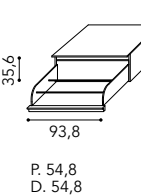

PORTASCARPE completo di staffe inox.
Shoe rack stainless brackets included.