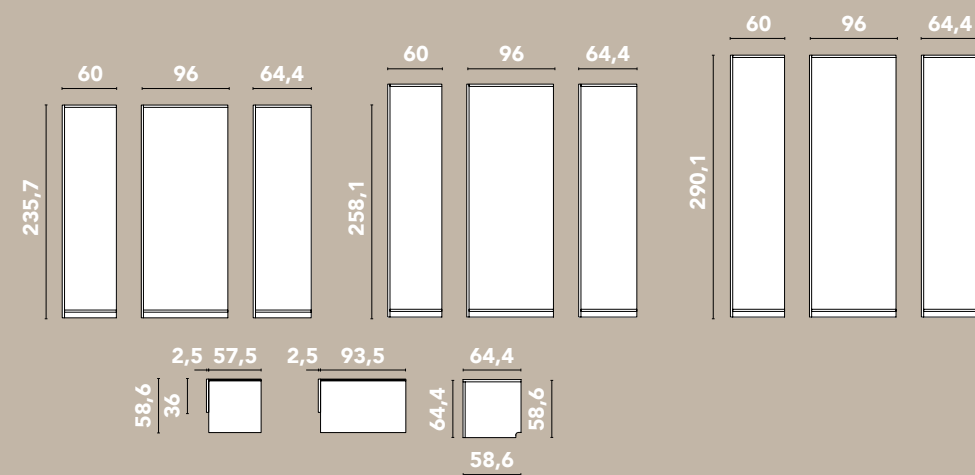

Scheda Tecnica Technical datasheet

FINITURE FIANCHI, SCHIENE E RIPIANI, CASSETTIERE ED ATTREZZATURA
FINISHING FOR END SIDE PANELS, BACKBOARDS AND SHELVES, DRAWER UNITS AND EQUIPMENT

Melamina Melamine

Vero Legno Real wood

DIMENSIONE MODULI UNIT DIMENSIONS

WD36 fianco *end side panel*

FINITURE FIANCHI, SCHIENE E RIPIANI, CASSETTIERE ED ATTREZZATURA
FINISHING FOR ENDSIDE PANELS, BACKBOARDS AND SHELVES, DRAWER UNITS AND EQUIPMENT