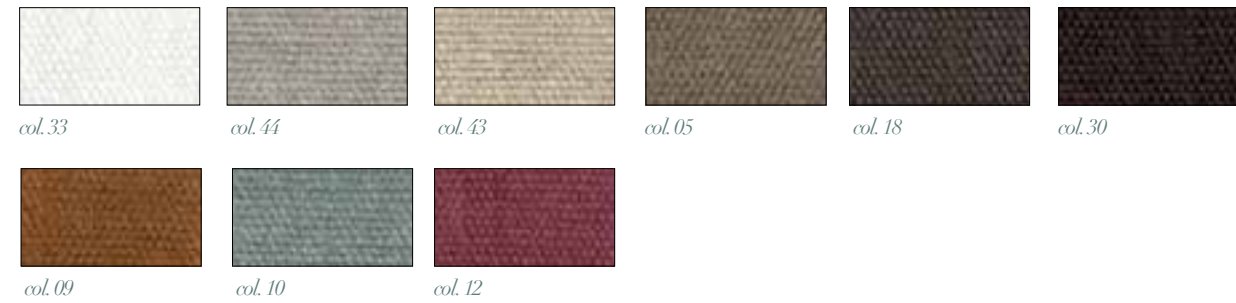

TESSUTO - PER SCHIENALI FABRIC FOR BACKBOARDS