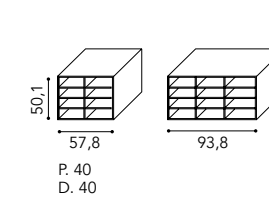

CASELLARIO completo di staffe inox.
Pigeon holes stainless brackets included.