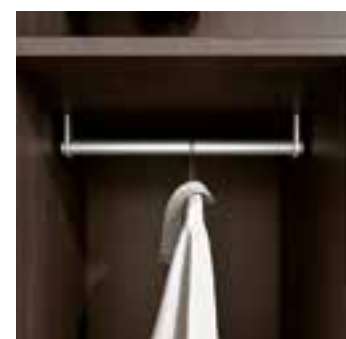

Tubo porta abiti alluminio anodizzato Ø 28 mm.
Hanging rail in anodized aluminum Ø 28 mm.