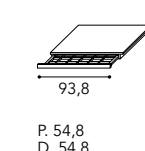

PORTA ACCESSORI completo di staffe inox.
Accessory tray stainless brackets included.