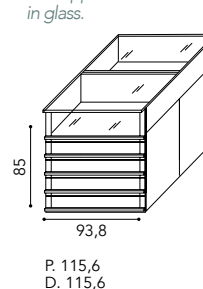

PORTABORSE completo di staffe inox.
Bag storage stainless brackets included.

CASSETTIERE AD ISOLA frontale cassetti superiori e piano in vetro.
Two-faced chest of drawers isola with upper drawers front and top in glass.