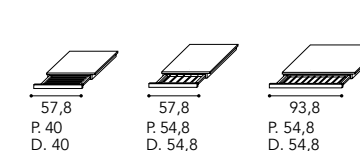

PORTAPANTALONI completo di staffe inox.
Trousers rack stainless brackets included.