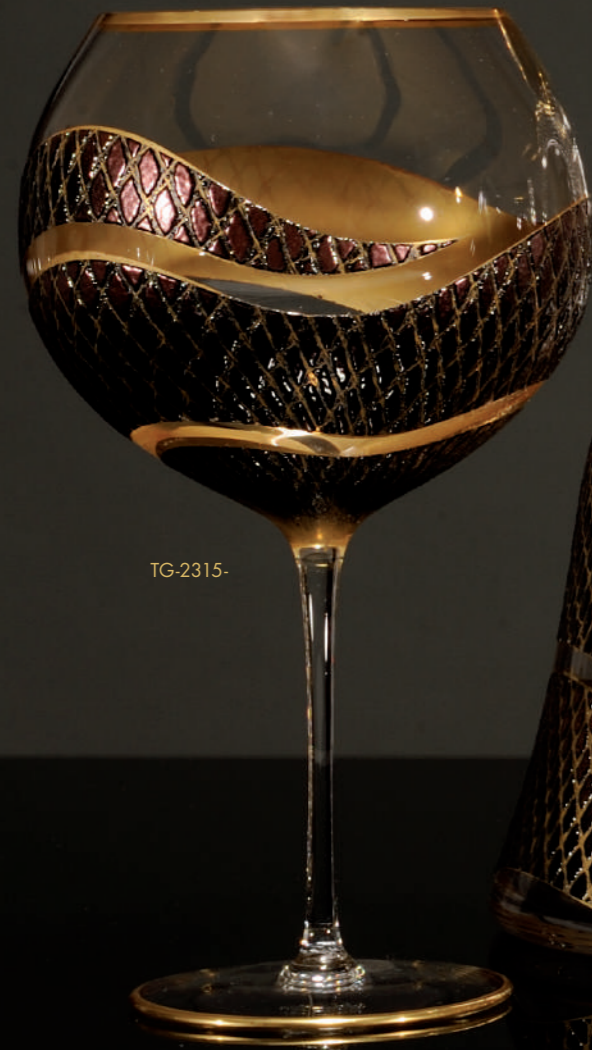

Artisanship meets art: a tribute to Antonio Ligabue

Vetrerie di Empoli produces articles that combine perfect execution and timeless taste, straddling the border between art and artisanship.

This is why Vetrerie di Empoli chose the image of a painting by Antonio Ligabue, an artist who expressed himself through painting, sculpture, drawing and etching: his works are a hymn to hand craftsmanship and the creative impulse, marked by a profound love for animals and the natural world. With this image, Vetrerie di Empoli alludes to the correspondence between artisanship, art and nature, a combination reflected in the manufacture and decorative motifs of its glassware, while also tipping its hat to fashion and the iconic "animalier" patterns of a collection in which Ligabue's animals (the snake, the crocodile) play a leading role.

Vetrerie di Empoli has designed this glassware to match contemporary interior design and add a touch of fashion, always with a lighthearted spirit.

The excellent production quality, the precious metals and the "in house" lacquers of this collection are coupled with softer or bolder nuances, but always remain ironic. Inspired by Ligabue's animals, Vetrerie di Empoli works its magic on a bronze and gold python that winds around the objects, but whose head is only visible on the champagne flute and the egg. The crocodile, black on a platinum background, is instead intended for more "masculine" ambiances. We invite you to discover the other collections in our catalogue.

A. Ligabue, Tigre con Serpente

TEMPTATION GOLD

Tavola | Tableware

TG-2315-

TG-28347/2

TG-2318/1

TG-26023/3

TG-26023/1