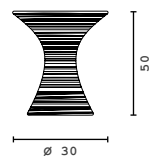

lamp

lamp shape #101

Ø 60 x h 35

#L.352 CATENA
pendants

#L.336 LIVE

pendants

#C.197 CILINDRO

small table

#C.196 CLESSIDRA

small table

#L.335 SPAGO
pendants

#L.341 VICTORIA

lamps

lamp shape #213
Ø 70 x 60 x 60

lamp shape #212
Ø 50 x 45 x 45

lamp shape #210
Ø 35 x 31 x 31