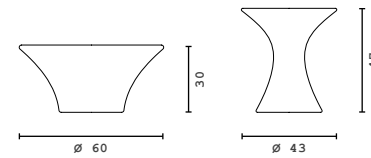

#L.203 DUB

tables