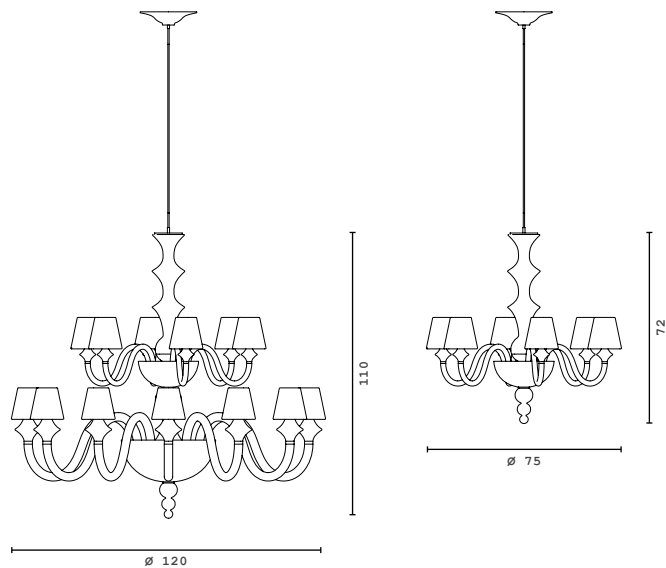

#L.BS010 MEDUSA

pendants

18 lights / 9 lights