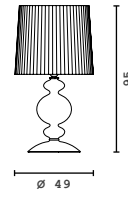

lamp

lamp shape #101

Ø 60 x h 35

#L.352 CATENA
pendants

#L.336 LIVE

pendants

#C.197 CILINDRO

small table

#C.196 CLESSIDRA

small table

#L.335 SPAGO
pendants

#L.341 VICTORIA

lamps

lamp shape #213
Ø 70 x 60 x 60

lamp shape #212
Ø 50 x 45 x 45

lamp shape #210
Ø 35 x 31 x 31