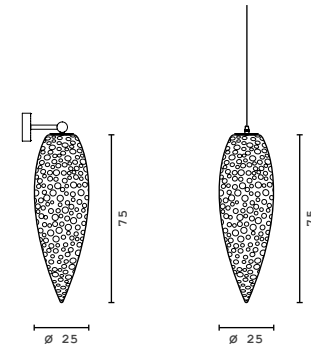

#L.316 BACO TRAFORATO

applique \ pendants