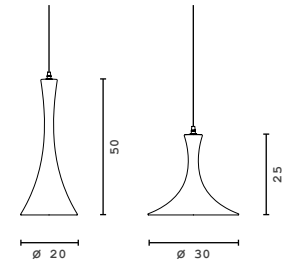

#L.320 ORIENTA

pendants