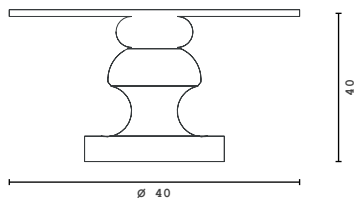

#C.198 FANTE TAVOLO

table