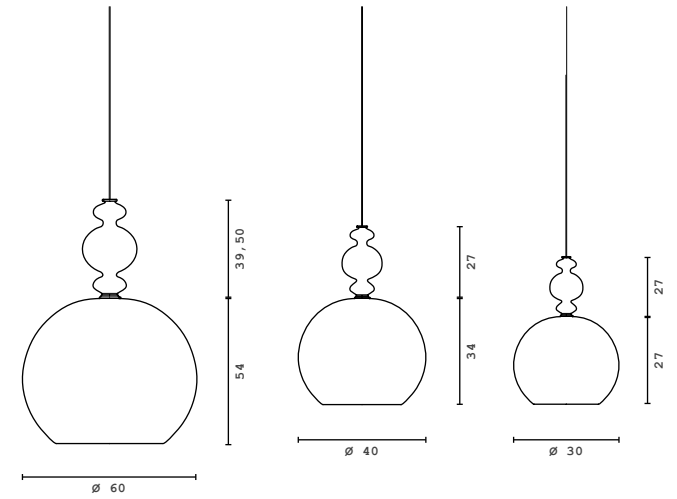

#L.324 GAIA
pendants

#L.323 MOSCHEA

pendants