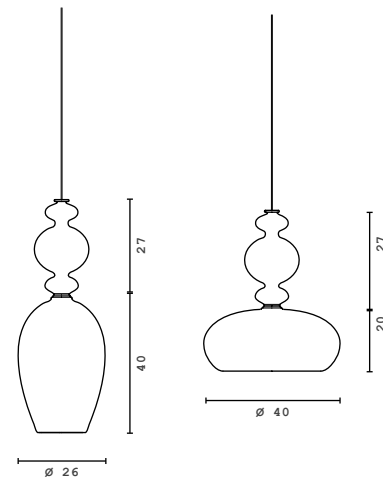

#L.322 ISIDE

pendants