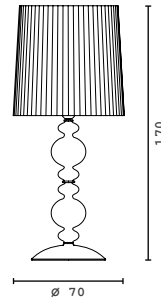

#L.348 ABEL

lamp

lamp shape #107

Ø 18 h 40

#L.338 CINDY
pendant

#L.328 SALE
pendants

#L.327 PEPE
pendants

#L.342 CARMEN

lamp

lamp shape #101

Ø 60 x h 35

#L.352 CATENA
pendants

#L.336 LIVE

pendants

#C.197 CILINDRO

small table

#C.196 CLESSIDRA

small table

#L.335 SPAGO
pendants

#L.341 VICTORIA

lamps

lamp shape #213
Ø 70 x 60 x 60

lamp shape #212
Ø 50 x 45 x 45

lamp shape #210
Ø 35 x 31 x 31