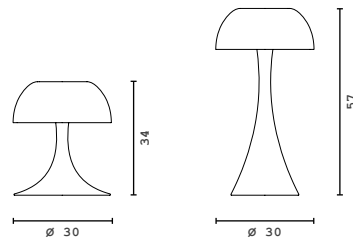

#L.344 BOLETUS

lamps