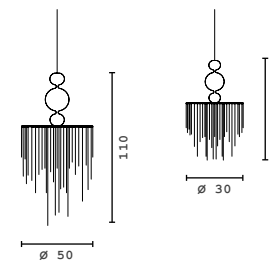

#L. 353 VIENNA

pendants