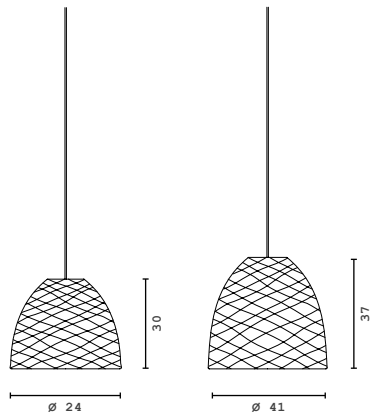

#L.348 ABEL

lamp

lamp shape #107

Ø 18 h 40

#L.338 CINDY
pendant

#L.328 SALE
pendants

#L.327 PEPE
pendants

#L.342 CARMEN

lamp

lamp shape #101

Ø 60 x h 35

#L.352 CATENA
pendants

#L.336 LIVE

pendants

#C.197 CILINDRO

small table

#C.196 CLESSIDRA

small table

#L.335 SPAGO
pendants

#L.341 VICTORIA

lamps

lamp shape #213
Ø 70 x 60 x 60

lamp shape #212
Ø 50 x 45 x 45

lamp shape #210
Ø 35 x 31 x 31