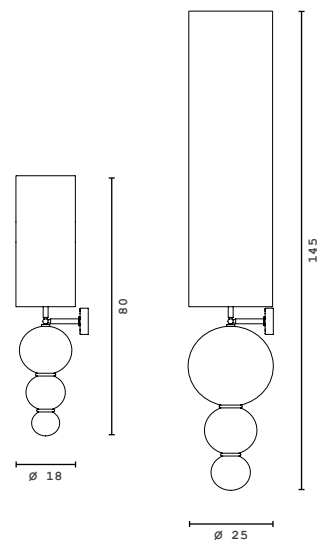

#L.345 SIRIA

applique