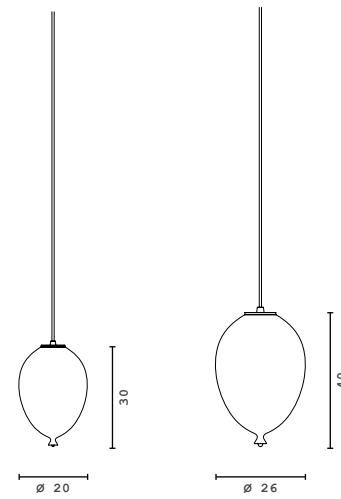

#L.334 BALLOON

pendants