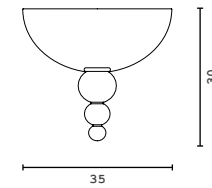

#L.346 GINA

applique