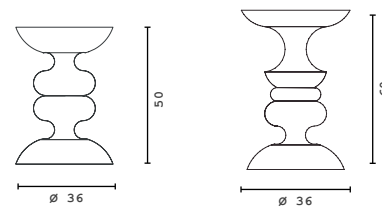

#C.199 FANTE

pouf