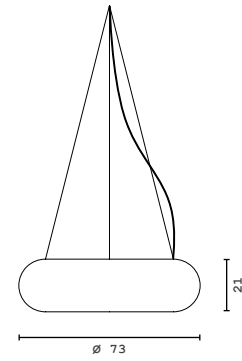

#L.354 GIOVE

pendant