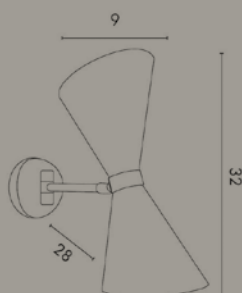

PARETE / WALL

ART. M280

Lampadina / Bulb 2 x Max 40 W - E14

Lampada da parete in ottone con parabole in metallo verniciato.
Wall lamp in brass with metal painted shades.

ART. M281

Lampadina / Bulb 2 x Max 40 W - E14

Lampada da parete in ottone con snodo e parabole in metallo verniciato.
Wall lamp in brass with swinging metal painted shades.

ART. M282

Lampadina / Bulb 2 x Max 40 W - E14

Lampada da parete in ottone con doppio snodo e parabole in metallo verniciato.
Wall lamp in brass with double swinging metal painted shades.

PARETE / WALL

ART. M283

Lampadina / Bulb 1 x Max 40 W - E14

Lampada da parete in ottone con parabola in metallo verniciato.
Wall lamp in brass with metal painted shade.

LAMPADARIO / CHANDELIER

ART. M284

Lampadina / Bulb 8 x Max 40 W - E14

Lampadario in ottone con parabole in metallo verniciato.
Chandelier in brass with metal painted shades.

Finiture: **BR** - bronzato
Finishes: **BR** - bronze