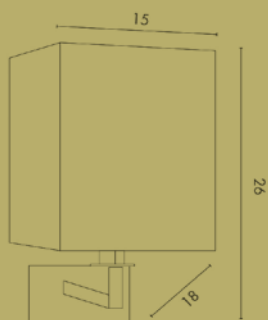

M203 LAMPADA PARETE / WALL LAMP

ARIANNE

PARETE / WALL

ART. M203

Lampadina / Bulb Max 40 W – E14

Lampada da parete in ottone con paralume in tessuto.
Wall lamp in brass with fabric lamp shade.

ART. M204

Lampadina / Bulb Max 2 x 40 W – E14