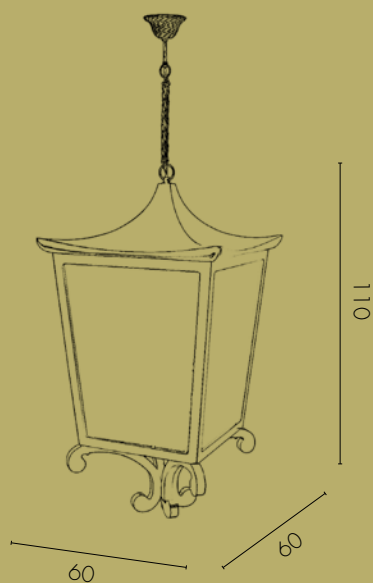

LANTERNA / LANTERN

ART. 888

Lampadina / Bulb Max 4 x 60 W - E27

Lanterna da interno in legno verniciato e vetri sabbiati serigrafati.

Wood lantern with decorated sand blasted glasses.