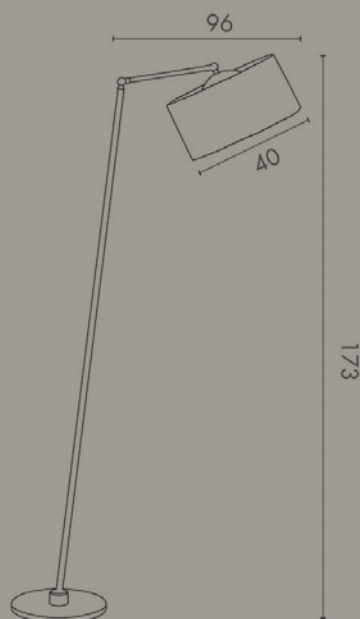

TERRA / FLOOR

ART. M141

Lampadina / Bulb Max 100 W - E27

Lampada da terra in ottone con stelo e braccio snodabile.

Paralume in passamaneria.

Floor lamp in brass with swinging stand and arm.

Cotton trimming lampshade