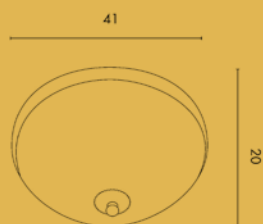

PLAFONIERA / CEILING

ART. 555

Lampadina / Bulb 3 x Max 60 W - E27

Plafoniera in ottone con vetro satinato.

Ceiling lamp in brass with satin finish glass.