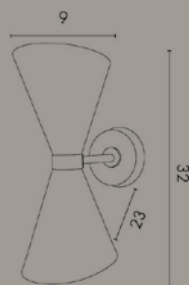

ART. M282

Lampadina / Bulb 2 x Max 40 W - E14

Lampada da parete in ottone con doppio snodo e parabole in metallo verniciato.
Wall lamp in brass with double swinging metal painted shades.