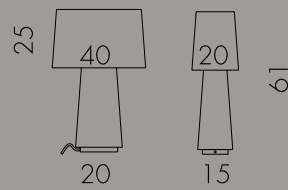

NARCISO M

Lampadina / Bulb 1 x Max 75W – E27

Lampada da tavolo con struttura rivestita in specchio molato fume'. Paralume in tessuto lino misto cotone.

Table lamp with structure covered in smoked bevelled mirror. Lampshade in cotton linen fabric.