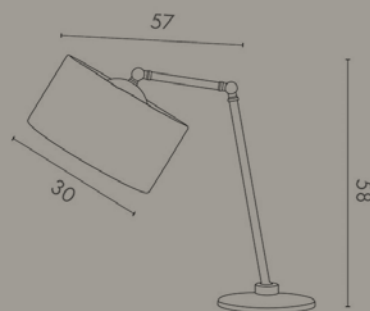

TAVOLO / TABLE

ART. M142

Lampadina / Bulb Max 75 W - E27

Lampada da tavolo con stelo e braccio snodabile.

Paralume in passamaneria.

Table lamp in brass with swinging stand and arm.

Cotton trimming lampshade.