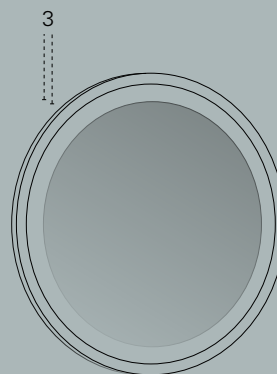

ART. R752

Specchio circolare con cornice in ottone cromato, fasce sabbiate e illuminazione LED.

Circular mirror in brass chrome finishing, sandblasted diffusers bands, LED lighting.

R752	Ø 60	30 W