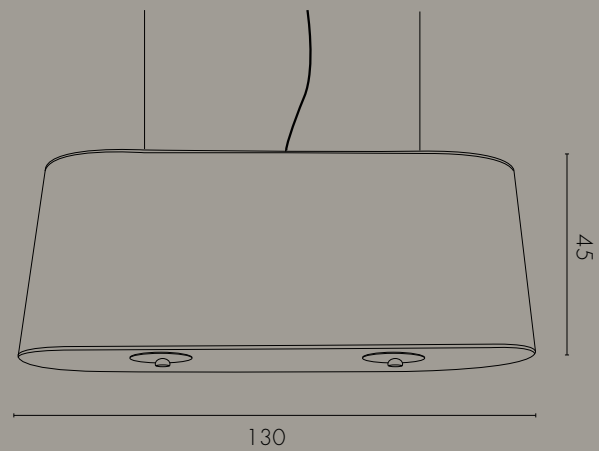

VENUS

SOSPENSIONE / PENDANT

ART. M380

Lampadina / Bulb 6 x Max 75 W - E27

Sospensione con particolari in ottone.

Vetro satinato di chiusura e paralume in puro lino.

Pendant lamp with brass particulars.

Pure linen fabric with sand blasted glass.

Finiture: **BR** - bronzato
Finishes: **BR** - bronze