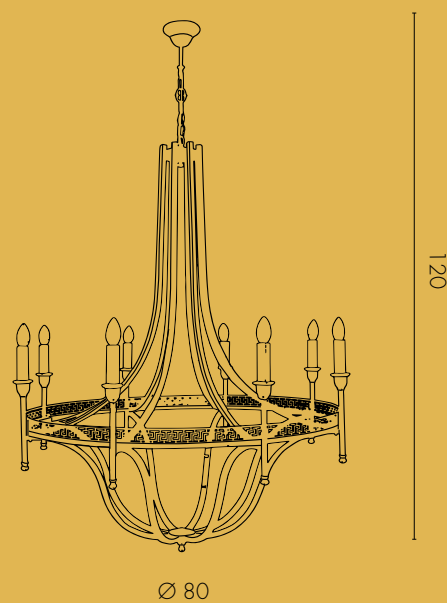

ART. C391

Lampadina / Bulb 6 x Max 60 W - E14

Lampadario a 6 luci in ottone con particolari lavorati a laser.
Chandelier with 6 lights and laser worked details.