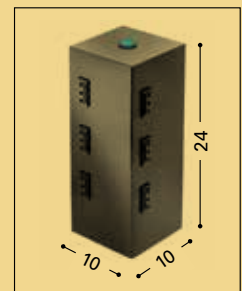

WITCH lanterna da appoggio realizzata con montanti e dischi in lamiera di acciaio, cappello in lamiera di alluminio e anello superiore di finitura. Utilizzo per interno ed esterno.

WITCH lantern with structure and discs made of steel sheet. Shade in aluminium. For indoor and outdoor use.

CE IP40

Finiture / Finishing

WH bianco verniciato / white painted

Lampadina / Bulb

3W - 2.700°K LED - 400 Lumen

Batteria ricaricabile con autonomia 9 h - Alimentatore ricarica batteria 95-240V completo di kit spine internazionali a corredo di ciascuna lampada.

Rechargeable battery autonomy 9 hours. Power battery charger 95-240V complete with international plug adaptor kit, provided for each lamp.