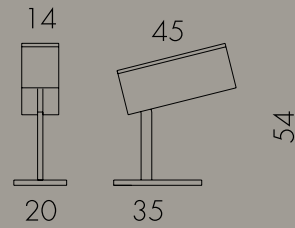

GINKGO M

Lampadina / Bulb 3 x Max 40W – E14

Lampada da tavolo in ottone con paralume in stoffa plisse' fasciato colore nero.

Table lamp in brass with lampshade in plisse' plated black color.