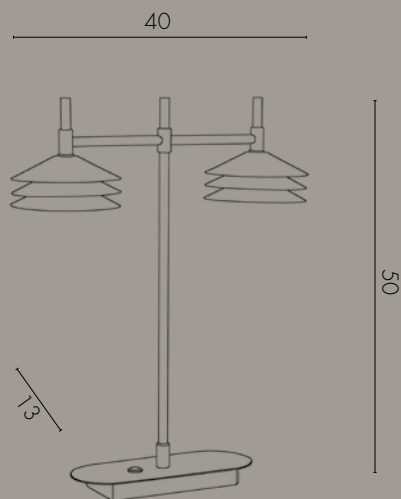

TAVOLO / TABLE

ART. M362

Lampadina / Bulb LED 2 x 4 W - 220V

Lampada da tavolo in ottone, con diffusori in metallo.
Table lamp in brass, with metal diffusers.

LAMPADARIO / CHANDELIER

ART. M364

Lampadina / Bulb LED 6 x 4 W - 220V

Lampadario in ottone, con diffusori in metallo.
Chandelier in brass, with metal diffusers.