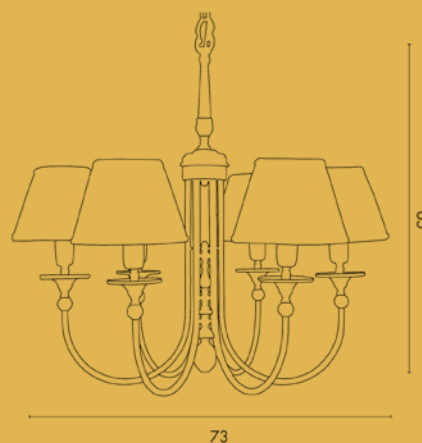

ART. C40

Lampadina / Bulb 6 x Max 60 W - E14

Lampadario a sei luci in ottone e metallo decorato, paralumi in tessuto.

Chandelier with six lights in brass and decorated metal, fabric lamp shades.

MIRZUM Classic Collection