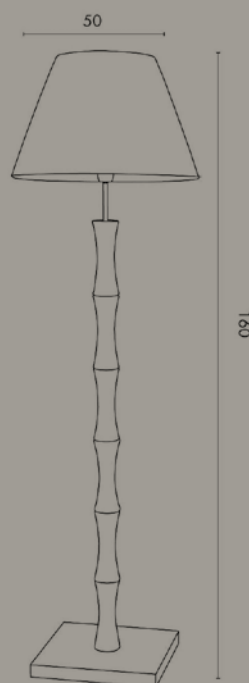

TERRA / FLOOR

ART. M117

Lampadina / Bulb Max 100 W - E27

Lampada da terra in legno wengé e particolari in ottone.
Paralume in tessuto

Floor lamp in wengé wood with details in brass.
Fabric lamp shade.