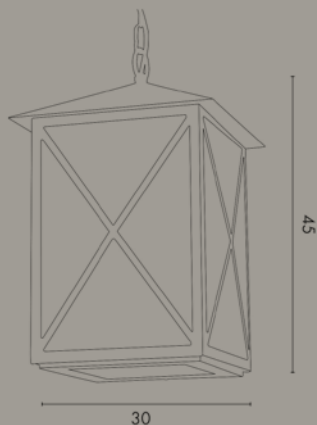

LANTERNA / LANTERN

ART. 990

Lampadina / Bulb Max 75 W - E27

Lanterna da sospensione in acciaio inox e vetri sabbiati.
Ceiling lamp in inox steel with sand blasted glass.