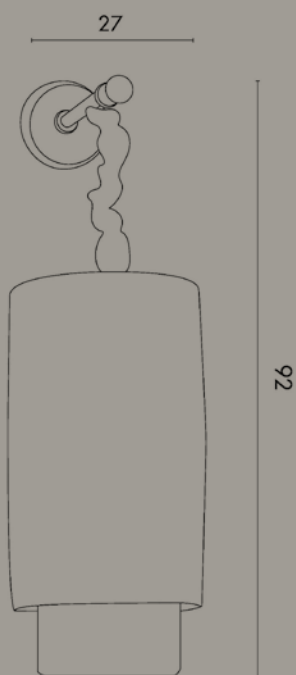

PARETE / WALL

ART. M600

Lampadina / Bulb Max 75 W - E27

Lampada da parete con supporto in ottone e paralume in tessuto.
Wall lamp with support in brass. Fabric lamp shade.