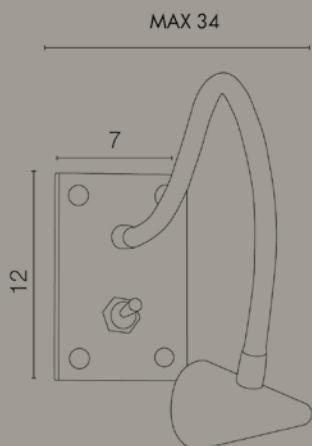

FARETTO LETTURA / READING LIGHT

ART. M195

Lampadina / Bulb 1 LED x 1,5 W - 12V / 220V

Faretto da lettura a LED in ottone con braccetto flessibile.
Alimentatore incluso.

LED reading light with adjustable arm in brass.
Power supply included.