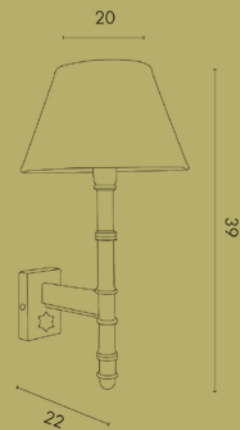

ART. 843

Lampadina / Bulb Max 40 W – E14

Lampada da parete in pelle e particolari in ottone.
Paralume in tessuto

Wall lamp in brass and leather particulars. Fabric lampshade.