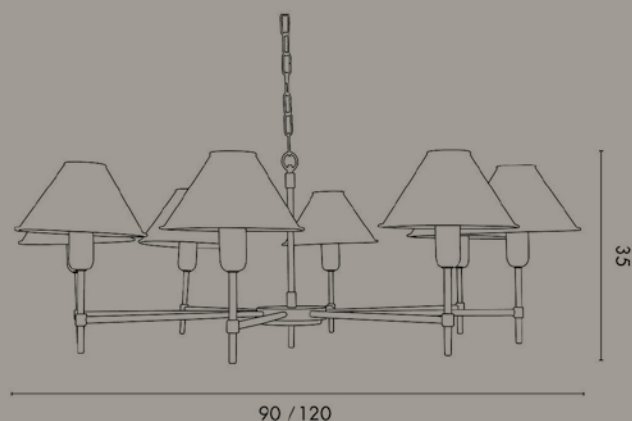

ART. M288 (Ø=120)

Lampadina / Bulb 8 x Max 60 W - E27

Lampadario in ottone. Paralumi in metallo.

Chandelier in brass. Metal lampshade.