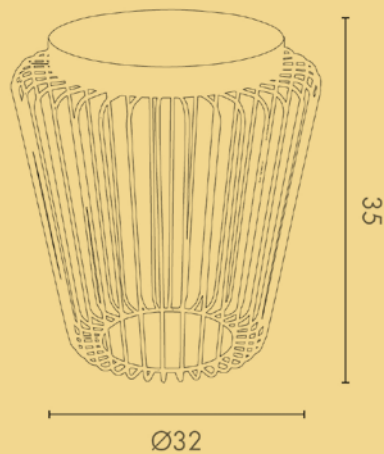

CAGE lanterna da appoggio realizzata con gabbia in tondino metallico zincato e laccato a colore, completa di coperchio superiore in lamiera di metallo laccato a colore. Utilizzo per interno ed esterno.

CAGE lantern made of metal rod galvanized and lacquered in colour, complete with top cover sheet metal. For indoor and outdoor use.

CE IP40

Finiture / Finishing

- **WH** bianco verniciato / white painted
- **BK** nero verniciato / black painted
- **BU** blu verniciato / blue painted
- **BW** marrone verniciato / brown painted
- **RD** rosso verniciato / red painted
- **YL** giallo verniciato / yellow painted
- **GR** verde verniciato / green painted

Lampadina / Bulb

3W - 2.700°K LED - 400 Lumen

Batteria ricaricabile con autonomia 9 h - Alimentatore ricarica batteria 95-240V completo di kit spine internazionali a corredo di ciascuna lampada.

Rechargeable battery autonomy 9 hours. Power battery charger 95-240V complete with international plug adaptor kit, provided for each lamp.

Carica batterie / Power battery charger