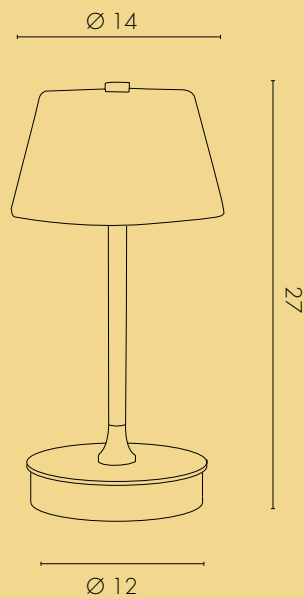

LUMETTO Lampada da tavolo in ottone e paralume in vetro satinato. Utilizzo per interno ed esterno.

LUMETTO Table lamp in brass with satin glass lampshade. For indoor and outdoor use.

CE IP40

Finiture / Finishing

RM rame / copper

PE peltro / pewtter

OS ottone satinato / satin brass

Lampadina / Bulb

3W - 2.700°K LED - 400 Lumen

Batteria ricaricabile con autonomia 9 h - Alimentatore ricarica batteria 95-240V completo di kit spine internazionali a corredo di ciascuna lampada.

Rechargeable battery autonomy 9 hours. Power battery charger 95-240V complete with international plug adaptor kit, provided for each lamp.

Carica batterie / Power battery charger