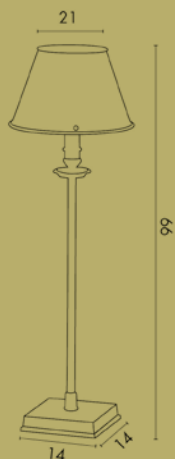

TAVOLO / TABLE

ART. M481

Lampadina / Bulb Max 60W – E14

Lampada da tavolo in ottone e paralume metallico.

Table lamp in brass with metal shade.