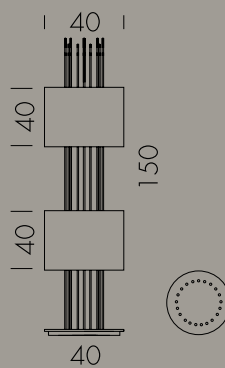

SOHO ORING L

Lampadina / Bulb 4 x Max 60W – E14

Lampada da terra con base in fusione di ottone e canne di ottone rigato. Paralume in tessuto di seta.

Floor lamp with base made in die cast brass and striped brass pipes. Lampshade in silk fabric.