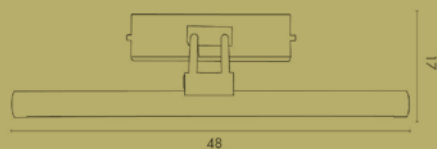

LONDON

PICTURE LIGHTS

ART. 211

Striscia LED / Strip LED 6 W

Lampade da quadro a LED in ottone con doppio snodo. Alimentatore incluso

LED picture light in brass with a double swinging arm. Power supply included.