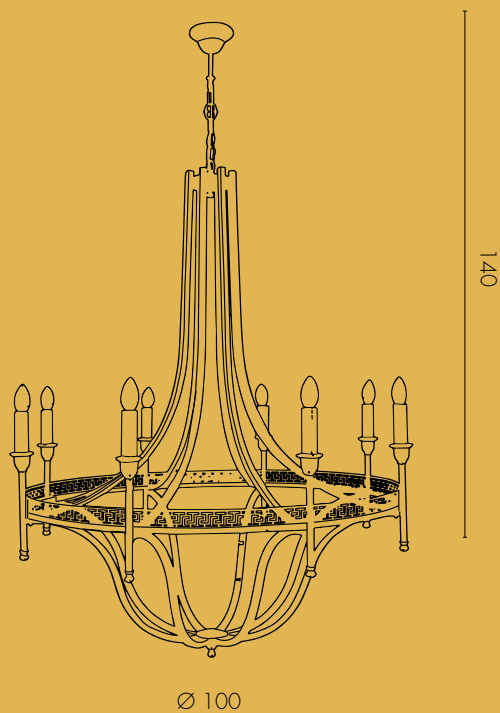

LAMPADARIO / CHANDELIER

ART. C390

Lampadina / Bulb 8 x Max 60 W - E14

Lampadario a 8 luci in ottone con particolari lavorati a laser.
Chandelier with 8 lights and laser worked details.