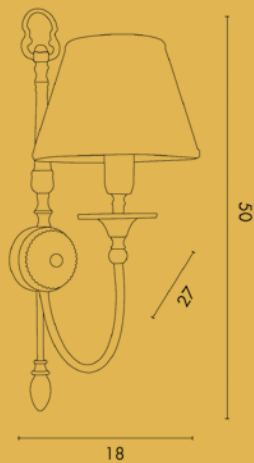

ART. C177

Lampadina / Bulb Max 40 W - E14

Lampada da parete in ottone e metallo decorato, paralume in tessuto.

Wall lamp in brass and decorated metal, fabric lamp shade.