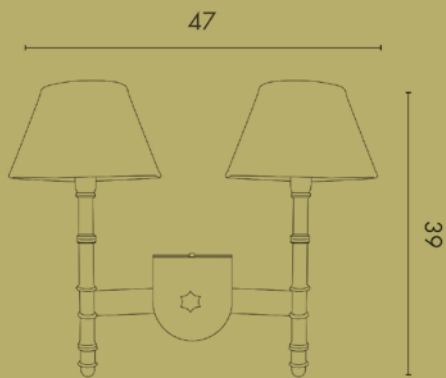

CUSTER

PARETE / WALL

ART. 840 - ART. 841

Lampadina / Bulb Max 2 x 40 W – E14

Lampada da parete doppio braccio in pelle e particolari in ottone.
Paralumi in tessuto

Wall lamp double arms in brass and leather particulars. Fabric lampshades.