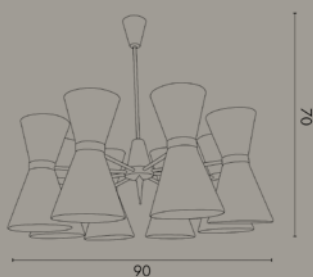

Lampshades in fabric pure linen.

ART. M279

Lampadina / Bulb

8 x Max 60 W – E27 + 8 x Max 40 W – E14

Lampadario a 8 luci in ottone.

Paralumi in tessuto puro lino.

Chandelier with 8 lights in brass.

Lampshades in fabric pure linen.