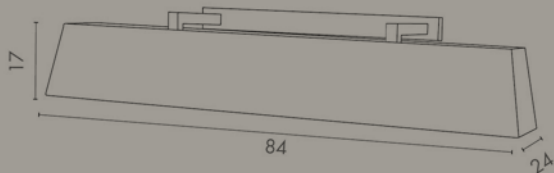

Finiture: **NS** - nickel satinato
Finishes: **NS** - satin nickel