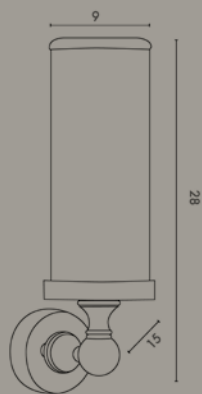

PARETE / WALL

ART. M662

Lampadina / Bulb Max 60 W - E14

Lampada da parete in ottone con vetro satinato.

Wall lamp in brass, with satin glass diffuser.