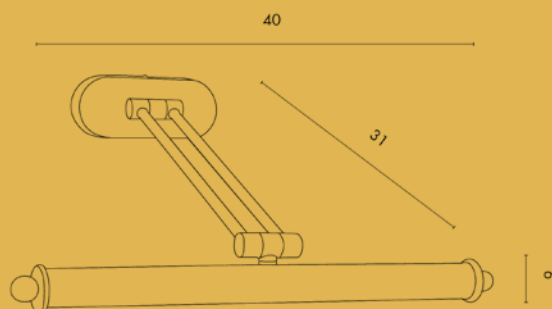

ART. 407

Lampadina / Bulb 2 x Max 15 W - E14

Lampada da quadro in ottone con doppio snodo.

Picture light in brass with double swinging arm.