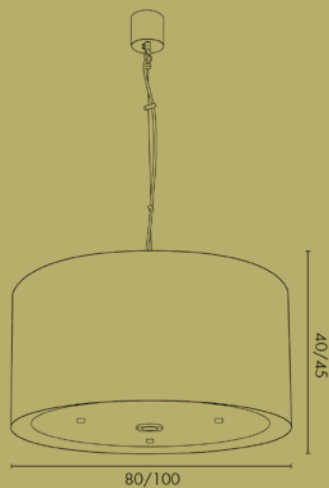

ART. M333 / M335 (Ø=100)

Lampadina / Bulb 8 x Max 75 W - E27 + 1 x 50 W - GU10

Sospensione con particolari in ottone. Piastra di chiusura in acciaio inox con alloggiamento faretto a LED e paralume in finta pelle.

Pendant lamp with brass particulars. Stainless steel plate with LED spotlights. Faux leather shade.