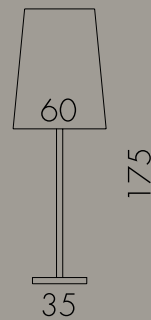

WOODY L

Lampadina / Bulb 4 x Max 60W – E27

Lampada da terra con stelo e base in legno rovere verniciato wenge'.

Paralume in tessuto puro lino.

Floor lamp with stem and base in wood varnished wenge'
Fabric lampshade in pure linen.