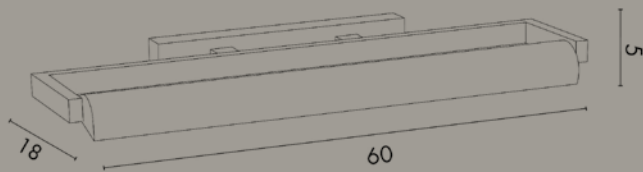

PICTURE LIGHTS

VELA

ART. M260

Lampadina / Bulb Strip-LED 10 W - 12V / 220V

Lampada da quadro a led con struttura in ottone.

LED Picture light in brass.