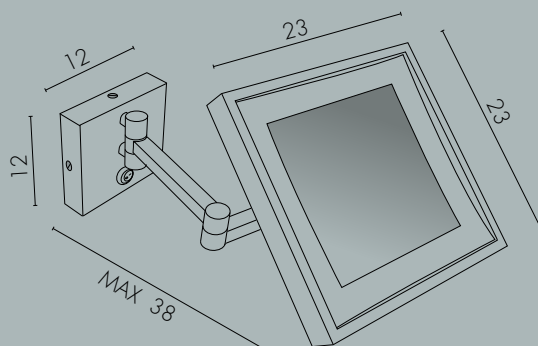

ART. R709

Piastra Strip LED / Plate Strip Led 4.8W - 12V

Specchio ingranditore da parete in ottone finitura cromo.
Braccio a doppio snodo e accensione sulla base.
Illuminazione con piastra strip LED.

Chromed brass wall hanging magnifying mirror.
Double swinging arms and switch on/off on base. Strip plate LED lighting.