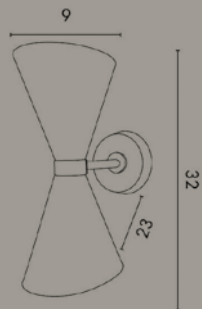

PARETE / WALL

ART. M280

Lampadina / Bulb 2 x Max 40 W - E14

Lampada da parete in ottone con parabole in metallo verniciato.
Wall lamp in brass with metal painted shades.

ART. M281

Lampadina / Bulb 2 x Max 40 W - E14

Lampada da parete in ottone con snodo e parabole in metallo verniciato.
Wall lamp in brass with swinging metal painted shades.