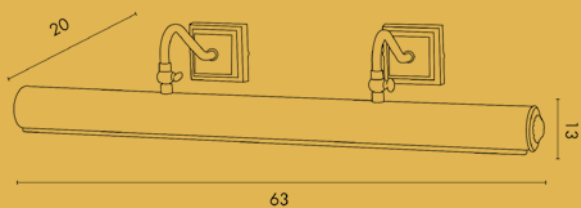

ART. C158

Lampadina / Bulb 4 x Max 40 W - E14

Lampada da quadro in ottone.

Picture light in brass