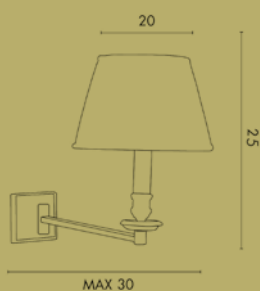

PARETE / WALL

ART. M650

Lampadina / Bulb Max 40 W – E14

Lampada da parete in ottone con doppio snodo.
Paralume in tessuto.

Wall lamp in brass with double swinging arm. Fabric lamp shade.

ART. M651

Lampadina / Bulb Max 2 x 40 W – E14

Lampada da parete in ottone a due luci. Paralume in tessuto.
Wall lamp in brass with two lights. Fabric lamp shades.

ART. M652

Lampadina / Bulb Max 40 W – E14

Lampada da parete in ottone.
Paralume in tessuto.

Wall lamp in brass with fabric lamp shade.

TAVOLO / TABLE

ART. M653

Lampadina / Bulb Max 40 W – E14

Lampada da tavolo in ottone con paralume in tessuto.
Table lamp in brass. Fabric lamp shade.

TERRA / FLOOR

ART. M654

Lampadina / Bulb Max 60 W – E14

Lampada da terra in ottone. Paralume in tessuto.
Floor lamp in brass. Fabric lamp shade.

Finiture: **NS** - nickel satinato
Finishes: **NS** - satin nickel