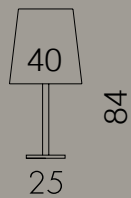

WOODY L - LAMPADA TERRA / FLOOR LAMP

WOODY S

Lampadina / Bulb 1 x Max 75W – E27

Lampada da tavolo con stelo e base in legno rovere verniciato wenge'.

Paralume in tessuto puro lino.

Table lamp with stem and base in wood varnished wenge'
Fabric lampshade in pure linen.