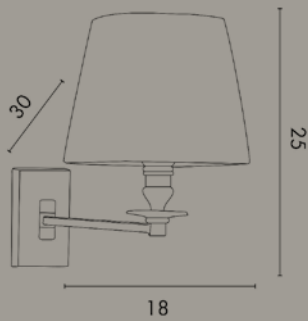

NINFA M665 LAMPADA PARETE / WALL LAMP

WALL LAMPS Contemporary Collection

CORA

ART. M667

Lampadina / Bulb Max 60 W - E14

Lampada da parete con braccio orientabile in ottone e paralume in plissè fasciato.

Wall lamp in brass with swinging arm. Fabric lamp shade.