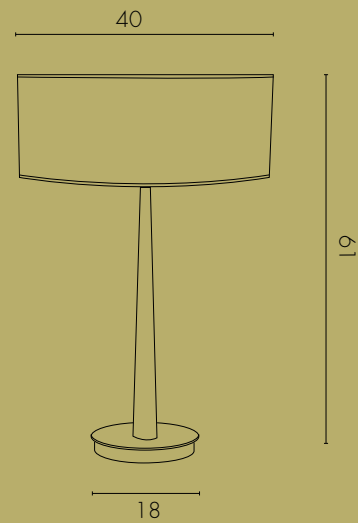

TAVOLO / TABLE

ART. M411

Lampadina / Bulb Max 60 W – E27

Lampada da tavolo in ottone. Paralume in tessuto.

Table lamp in brass. Fabric lampshade.