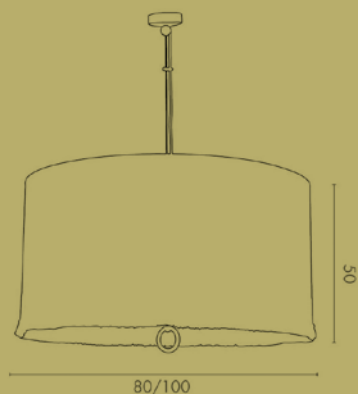

ART. M302 (Ø=100)

Lampadina / Bulb 8 x Max 75 W - E27

Sospensione con particolari in ottone. Vetro satinato di chiusura e paralume in rafia con fascia decorativa

Pendant lamp with brass particulars. Sand blasted glass with raffia fabric and decorative band.