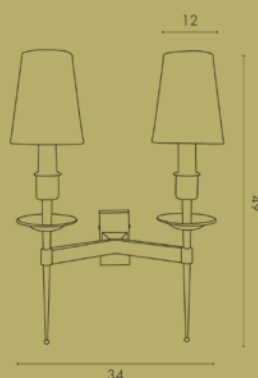

ART. M272

Lampadina / Bulb Max 2 x 40 W - E14

Lampada da parete in ottone e metallo decorato.
Paralumi in tessuto.

Wall lamp. Painted metal and brass particulars,
fabric lampshades.