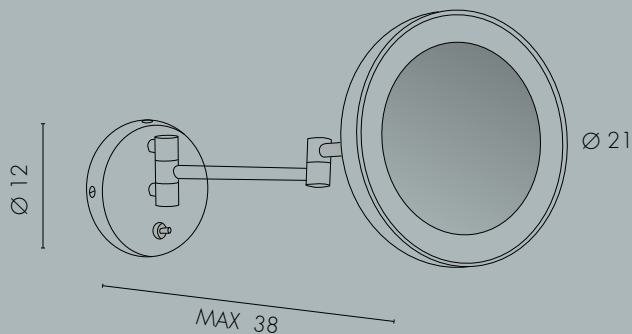

Chromed brass wall hanging magnifying mirror.
Double swinging arms and switch on/off on base. Strip plate LED lighting.

TOURQUOISE

ART. R700

Specchio ingranditore da parete in ottone cromato con braccio a doppio snodo.