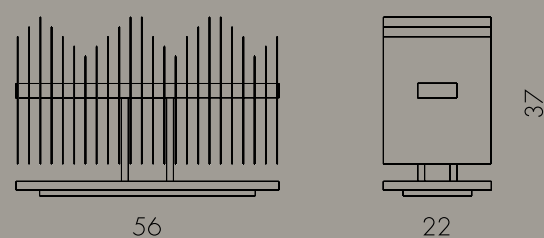

MOKUM TABLE

Striscia Led / Lamp Strip Led 45W

Lampada da tavolo con base e struttura in metallo verniciato completa di lamelle in lamiera di ottone e alluminio nelle finiture bronzato, verniciato nero e impiallacciato zebrano.

Table lamp with painted metal base and structure, strip of sheet brass and aluminium.

Finishes in bronze, painted black and veneered zebano wood.