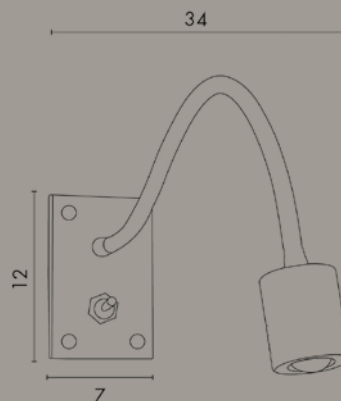

ART. M198

Lampadina / Bulb 1 LED x 1,5 W - 12V / 220V

Faretto da lettura a LED con braccetto flessibile in ottone.
Alimentatore incluso.

Led reading light in brass, with adjustable arm.
Power supply included.