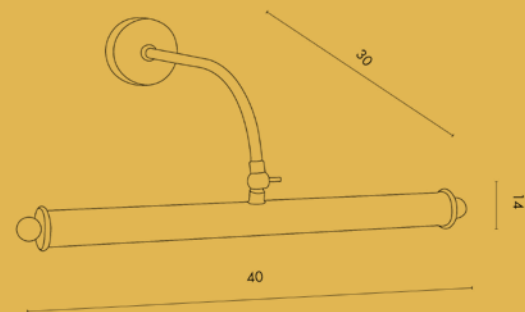

ART. 405

Lampadina / Bulb 2 x Max 15 W - E14

Lampada da quadro in ottone.

Picture light in brass.