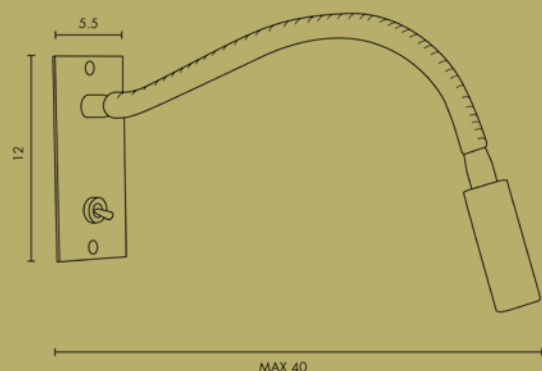

FARETTO LETTURA / READING LIGHT

ART. M295

Lampadina / Bulb LED 1 x 1,5 W - 12 V / 220 V

Faretto da lettura a LED in ottone con braccetto flessibile rivestito in pelle e cucito a mano.

Alimentatore incluso.

LED reading light in brass with adjustable arm covered by hand sewed genuine leather.

Power supply included.

ART. M297

Lampadina / Bulb LED 1 x 1,5 W - 12 V / 220 V

Faretto da lettura a LED in ottone con braccetto flessibile. Alimentatore incluso.

LED reading light in brass with adjustable arm. Power supply included.