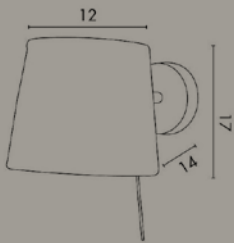

PARETE / WALL

ART. M775

Lampadina / Bulb Max 40 W - E14

Lampada da parete in ottone con paralume in tessuto.
Wall lamp in brass. Fabric lamp shade.