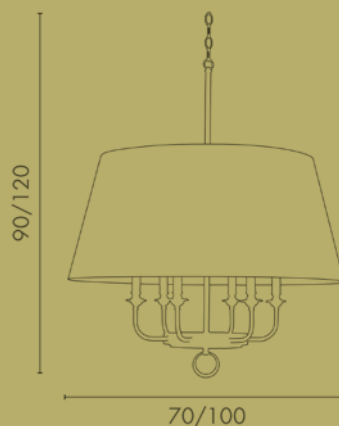

ART. 816 / ART. 818 Ø cm 70 - H cm 90

Lampadina / Bulb Max 6 x 40 W – E14

Finiture: **BB** - bronzo spazzolato scuro / **CR** - cromo / **NL** - Nickel lucido
Finishes: **BB** - dark brushed bronze / **CR** - chrome / **NL** - Polished nickel