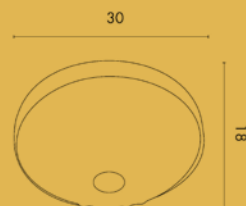

ART. 559

Lampadina / Bulb 2 x Max 60 W - E27

Plafoniera in ottone con vetro satinato.

Ceiling lamp in brass with satin finish glass.