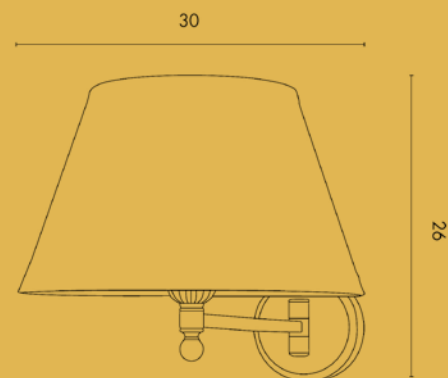

Finiture: OL - ottone lucido
Finishes: OL - polished brass