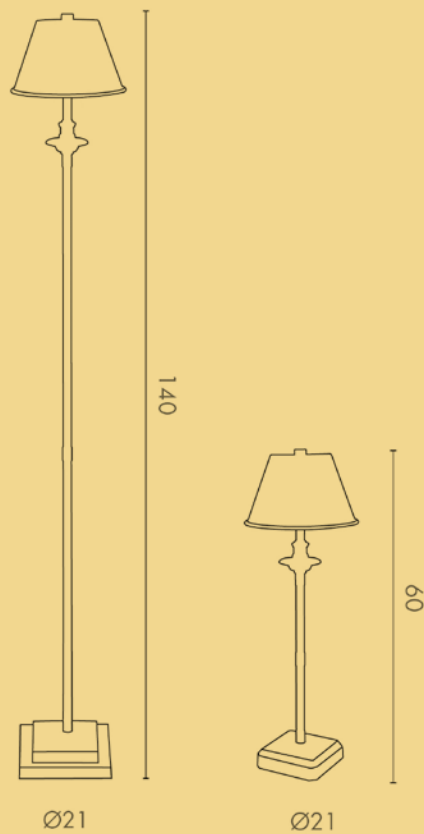

KUMA Lampade da terra e da tavolo in ottone, paralume orientabile, proposta in varie finiture. Utilizzo per interno ed esterno.

KUMA Floor and table lamps in brass with adjustable shade, various finishes proposal. For indoor and outdoor use.

CE IP40

Finiture / Finishing

CR cromo / chrome

BB bronzo scuro spazzolato / dark brushed bronze

BL bronzato spazzolato / brushed bronze

Lampadina / Bulb

3W - 2.700°K LED - 400 Lumen

Batteria ricaricabile con autonomia 9 h - Alimentatore ricarica batteria 95-240V completo di kit spine internazionali a corredo di ciascuna lampada.

Rechargeable battery autonomy 9 hours. Power battery charger 95-240V complete with international plug adaptor kit, provided for each lamp.

Carica batterie / Power battery charger