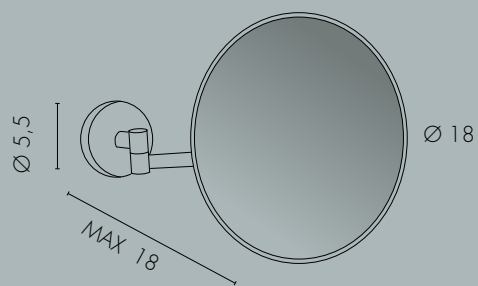

TOURQUOISE

ART. R700

Specchio ingranditore da parete in ottone cromato con braccio a doppio snodo.

Chromed brass wall hanging magnifying mirror with double swinging arm.