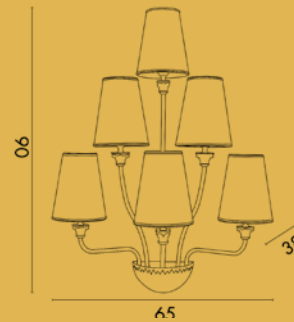

ART. 622

Lampadina / Bulb 6 x Max 40 W - E14

Lampada da parete a 6 luci in ottone e paralumi in tessuto.
Wall lamp in brass with 6 lights and fabric lamp shades.