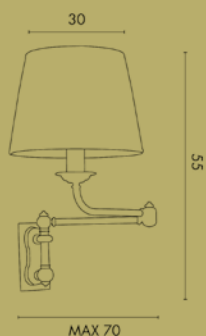

NUGURIA Michele Bönan Collection

PARETE / WALL

ART. 474

Lampadina / Bulb Max 60 W – E27

Lampada da parete in ottone con doppio snodo.
Paralume in tessuto.

Wall lamp with double swinging arm in brass.
Fabric lampshade.