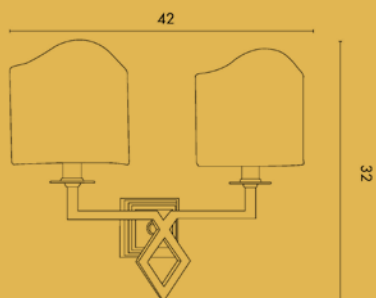

PARETE / WALL

ART. C155

Lampadina / Bulb Max 40 W - E14

Lampada da parete in ottone, paralume in tessuto.

Wall lamp in brass fabric lamp shade.

ART. C156

Lampadina / Bulb 2 x Max 40 W - E14

Lampada da parete a due luci in ottone, paralumi in tessuto.

Wall lamp with two light in brass fabric lamp shades.