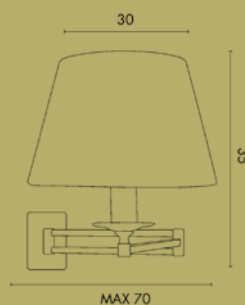

ART. M476

Lampadina / Bulb Max 60 W – E27

Lampada da parete in ottone a doppio braccio snodabile.
Paralume in tessuto.

Wall lamp in brass with double swinging arm.
Fabric lamp shade.