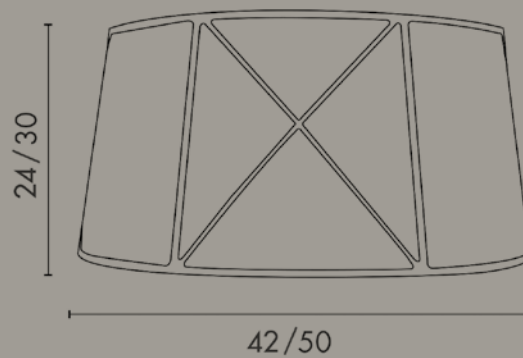

ART. 670 (50x30 cm)

Lampadina / Bulb Max 3 X Max 60 W - E27

Lampada da parete in tessuto e struttura in metallo.
Fabric wall lamp with metal structure.