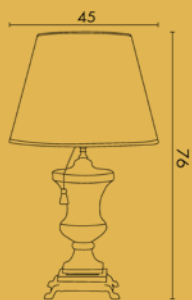

MADISON

MADISON

ART. 648 Lampadina / Bulb Max 75 W - E27

Lampada da tavolo in cristallo con particolari in ottone e marmo.
Paralume in tessuto.

Crystal table lamp with details in brass and marble.
Fabric lamp shade.