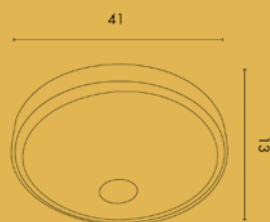

ART. 557

Lampadina / Bulb 3 x Max 60 W - E27

Plafoniera in ottone con vetro satinato.

Ceiling lamp in brass with satin finish glass.