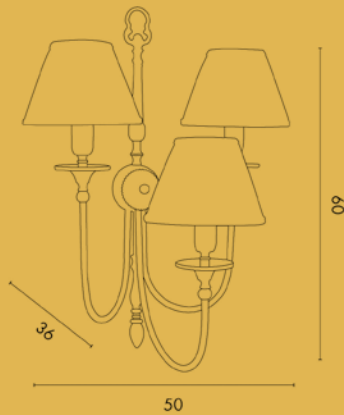

ALKAID Classic Collection

PARETE / WALL

ART. C41

Lampadina / Bulb 3 x Max 40 W - E14

Lampada da parete a tre luci in ottone e metallo decorato, paralumi in tessuto.

Wall lamp with three lights in brass and decorated metal, fabric lamp shades.