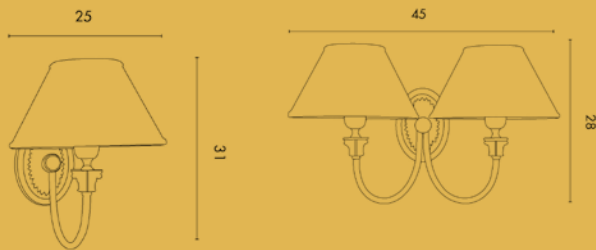

486 LAMPADA TERRA / FLOOR LAMP

PARETE / WALL

ART. 621

Lampadina / Bulb
Max 60 W - E27

Lampada da parete a una o due luci, in ottone,
paralume in tessuto

Wall lamp with one or two lights, in brass,
fabric lamp shade.