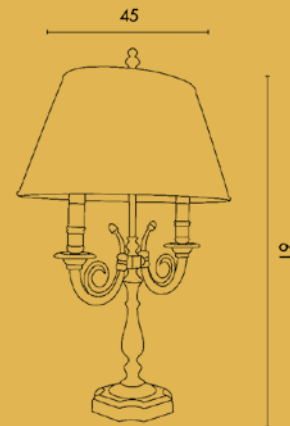

TAVOLO / TABLE

ART. 690

Lampadina / Bulb 2 x Max 40 W - E14

Lampada da tavolo a due luci, in ottone, paralume in tessuto.
Table lamp with two lights, in brass, fabric lamp shade.