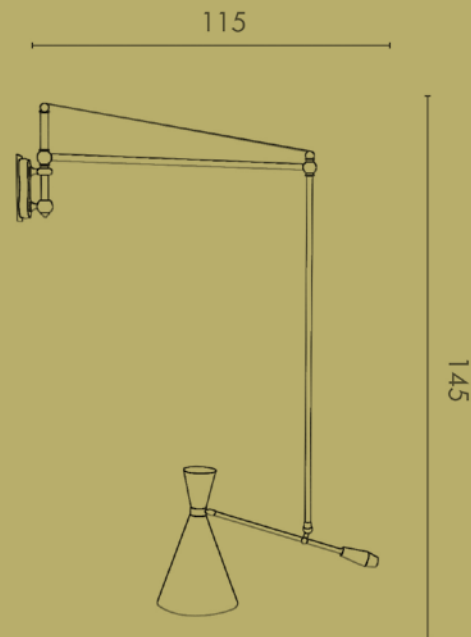

PARETERE / WALL

ART. M270

Lampadina / Bulb Max 75 W – E27

Lampada da parete con braccio orientabile in ottone e parabola orientabile verniciata.

Wall lamp in brass with adjustable arm. Painted metal adjustable shade.