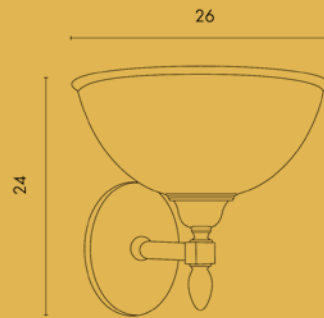

ART. 525

Lampadina / Bulb Max 100 W - E27

Lampada da parete in ottone con vetro satinato.
Wall lamp in brass with satin finish glass.