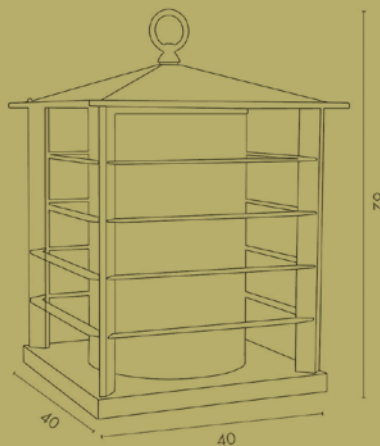

MIAMI

ART. 995

Lampadina / Bulb 2 x Max 75 W - E27

Lanterna in ottone con diffusore opalino.

Lantern in brass with opal diffuser.