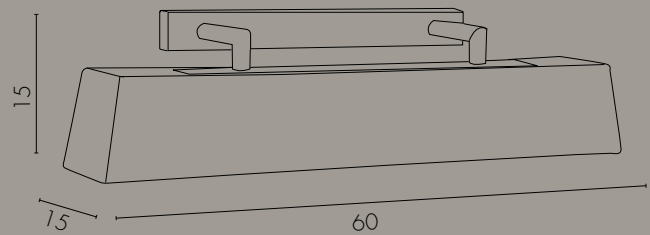

PARETE / WALL

ART. M616

Lampadina / Bulb Max 4 x 40 W - G9

Lampada da parete in ottone. Paralume in tessuto.
Wall lamp in brass. Fabric lamp shade.