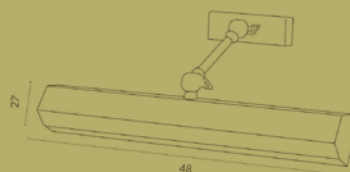

Picture light in brass with double swinging arms.

ART. M219

Lampadina / Bulb Max 2 x 40 W – E14

Lampada da quadro con parabola orientabile e doppio snodo in ottone.

Picture light in brass with double swinging arm.