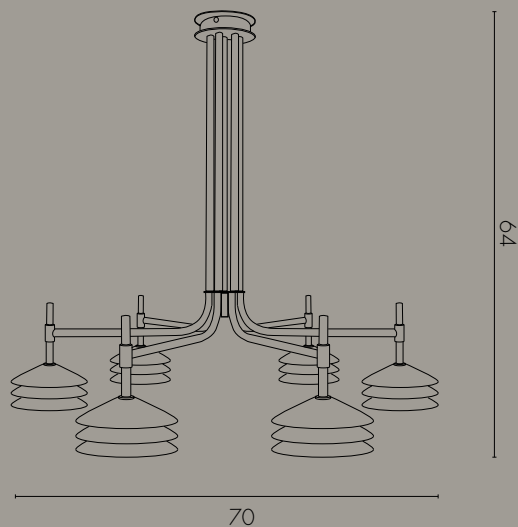

Finiture: **CR** - cromo / **OS**- ottone satinato
Finishes: **CR** - chrome / **OS**- satin brass