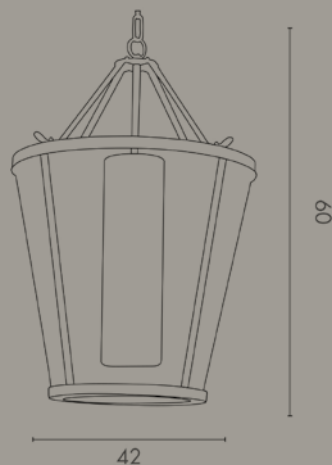

Lampadina / Bulb Max 60 W - E27

Lanterna da interno in ottone con policarbonato trasparente e paralume in tessuto.

Lantern in brass with transparent polycarbonate and fabric lamp shade.

MONTEREY Contemporary Collection