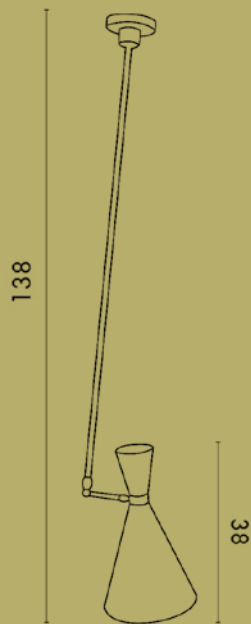

SOSPENSIONE / PENDANT

ART. M275

Lampadina / Bulb Max 75 W – E27

Sospensione in ottone con braccio orientabile.
Parabola orientabile verniciata.

Pendant lamp in brass with swinging arm.
Painted metal adjustable shade.