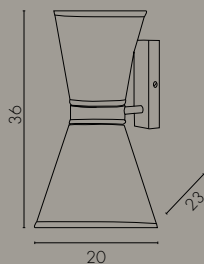

ART. M285

Lampadina / Bulb

1 x Max 60 W – E27 + 1 x Max 40 W – E14

Lampada da parete in ottone

Paralume in tessuto puro lino.

Wall lamp in brass.

Lampshade in fabric pure linen.