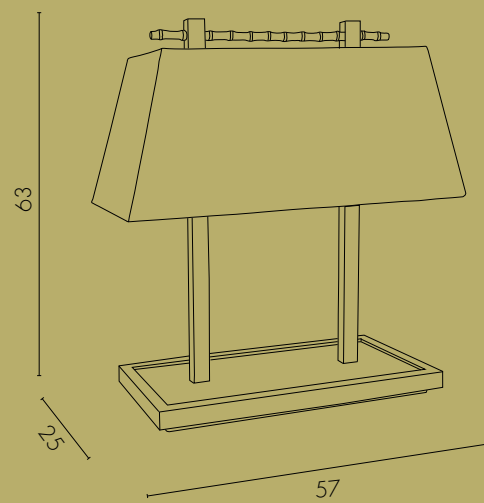

MARINA

TAVOLO / TABLE

ART. M400

Lampadina / Bulb Max 2 x 75 W - E27

Lampada da tavolo in ottone.

Base in onice e dettagli in bambù. Paralume in tessuto.

Table lamp in brass. Base in onyx and bamboo details.

Fabric lampshade.

Finiture: CR - cromo
Finishes: CR - chrome