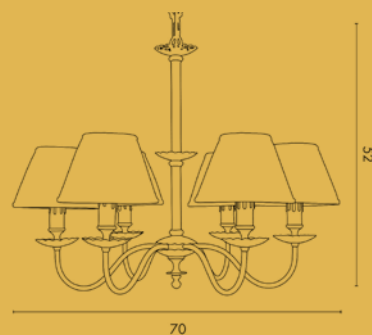

LAMPADARIO / CHANDELIER

ART. C176

Lampadina / Bulb 6 x Max 60 W - E14

Lampadario a sei luci in ottone, paralumi in tessuto.

Chandelier with six lights in brass, fabric lamp shades.