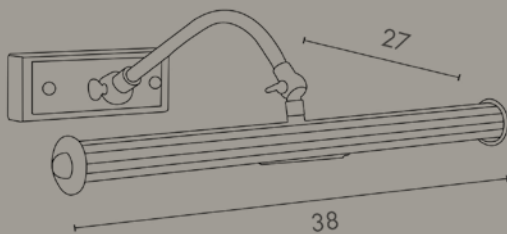

TABAR

ART. 430

Lampadina / Bulb 2 x Max 30 W - G9

Lampada da quadro in ottone con doppio snodo.

Picture light in brass with double swinging arm.