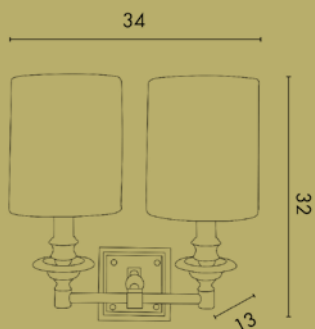

LAMPADARIO / CHANDELIER

ART. 815 / ART. 817 Ø cm 100 - H cm 120

Lampadina / Bulb Max 6 x 60 W – E14

Lampadario a 6 luci in ottone con paralume in tessuto.
Chandelier with six lights in brass and fabric lamp shade.