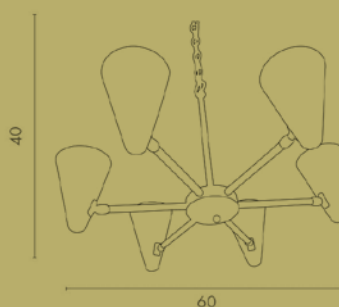

LAMPADARIO / CHANDELIER

ART. M290

Lampadina / Bulb Max 6 x 40W – E14

Lampadario a 6 luci in ottone e parabole orientabili in metallo verniciato.

Chandelier with 6 lights in brass and painted swinging shades.