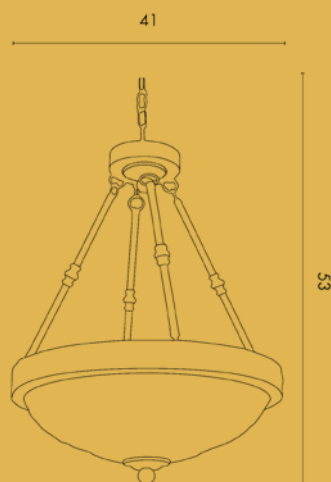

LAMPADARIO / CHANDELIER

ART. 676

Lampadina / Bulb 3 x Max 60 W - E27

Lampadario in ottone con vetro ghiacciato bianco.

Chandelier in brass with ice white glass.