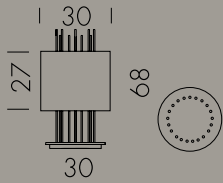

SOHO ORING

SOHO ORING S

Lampadina / Bulb 2 x Max 60W – E14

Lampada da tavolo con base in fusione di ottone e canne di ottone rigato. Paralume in tessuto di seta

Table lamp with base made in die cast brass and striped brass pipes. Lampshade in silk fabric.