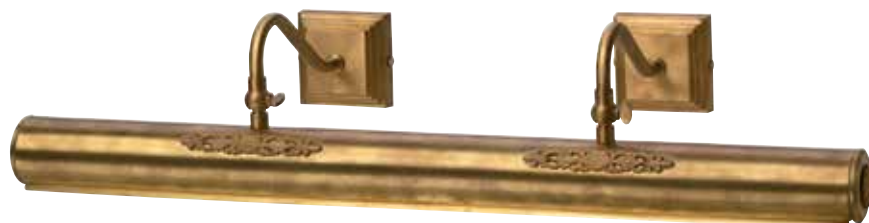

C158 LAMPADA QUADRO / PICTURE LAMP