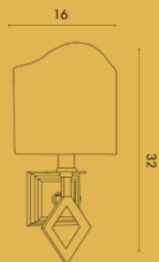

PARETE / WALL

ART. C155

Lampadina / Bulb Max 40 W - E14

Lampada da parete in ottone, paralume in tessuto.

Wall lamp in brass fabric lamp shade.