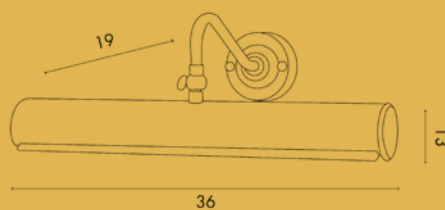

ART. C159

Lampadina / Bulb 2 x Max 40 W - E14

Lampada da quadro in ottone.

Picture light in brass.