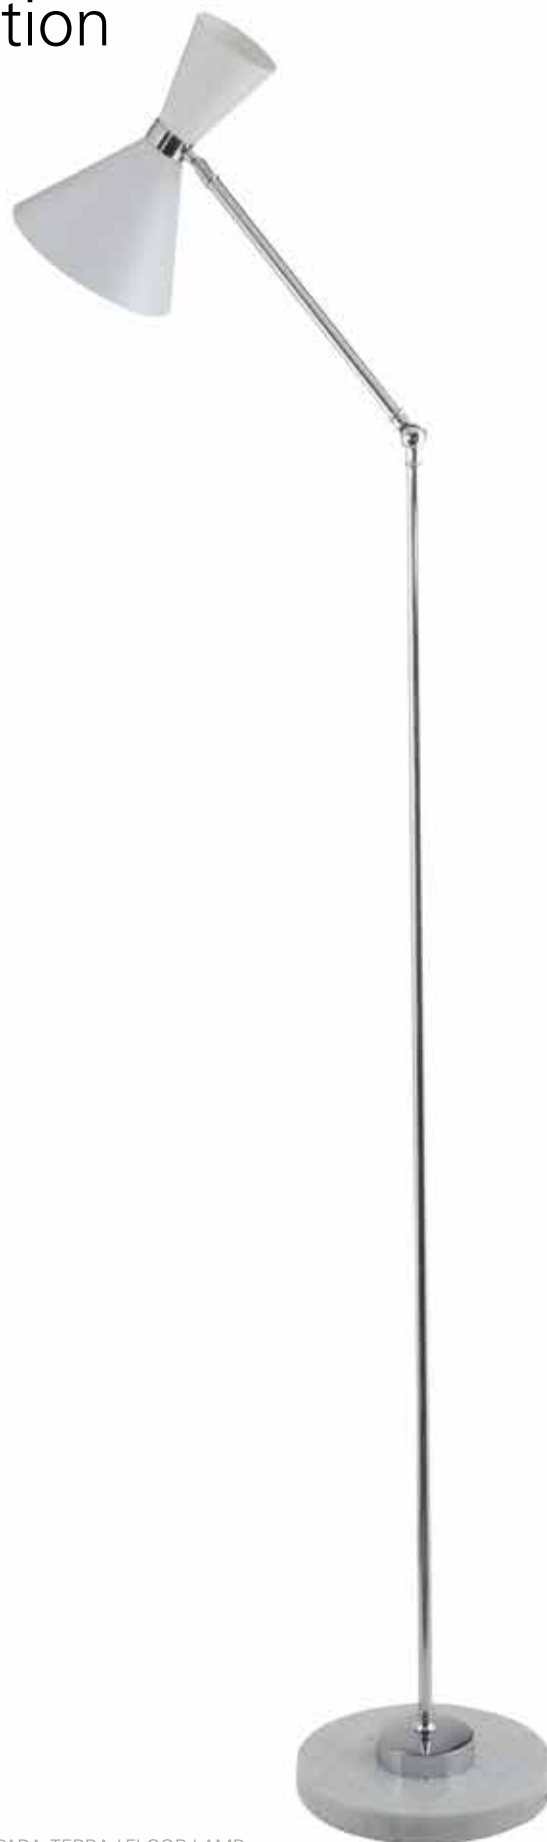

M242-2 LAMPADA TERRA / FLOOR LAMP