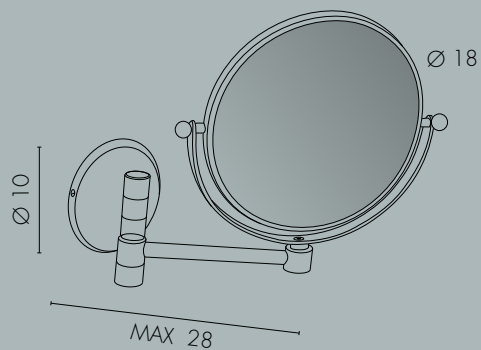

ART. R704

Specchio ingranditore in ottone finitura cromo a doppia faccia e braccio a doppio snodo.

Double face magnifying mirror in brass chrome finishing and double swinging arms.