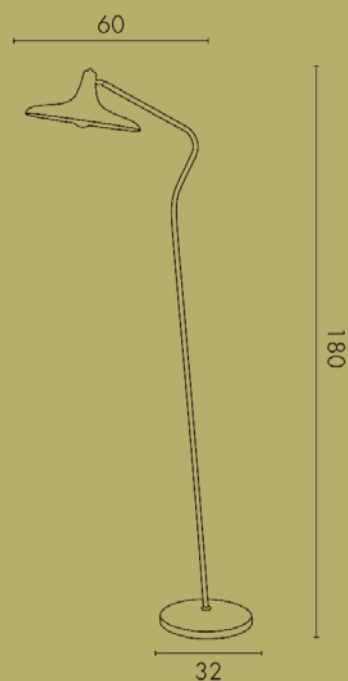

TERRA / FLOOR

ART. M774

Lampadina / Bulb Max 75 W - E27

Lampada da terra orientabile con cappello e base in metallo verniciato. Stelo orientabile in ottone.

Floor lamp with base and lampshade in painted metal. Adjustable shaft in brass.