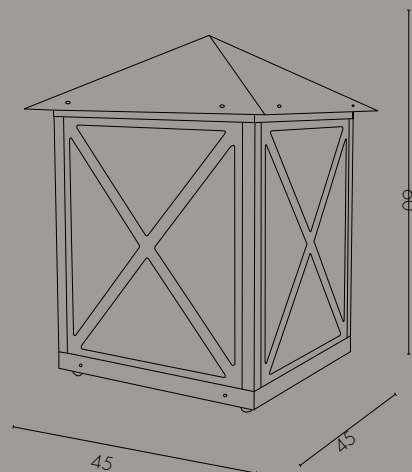

ART. 988

Lampadina / Bulb 2 x Max 75 W - E27

Lanterna in ottone verniciato e vetri sabbiati.
Lantern in painted brass with sand blasted glass.