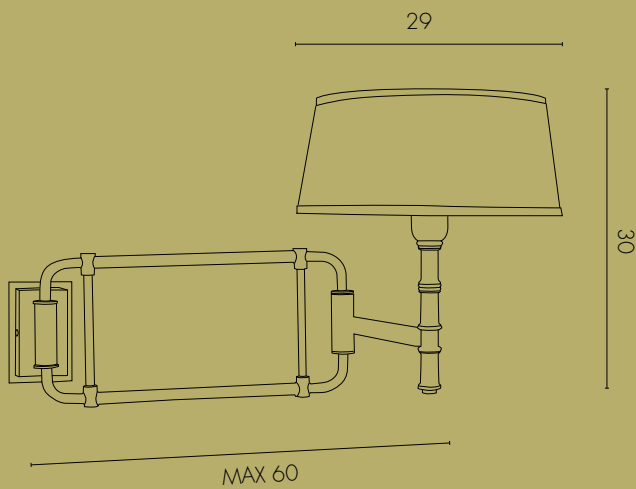

PARETE / WALL

ART. M410

Lampadina / Bulb Max 40 W – E27

Lampada da parete in ottone con particolari rivestiti in pelle cucita a mano. Paralume in tessuto.

Wall lamp in brass with leather particulars sewed by hand.
Fabric lampshade