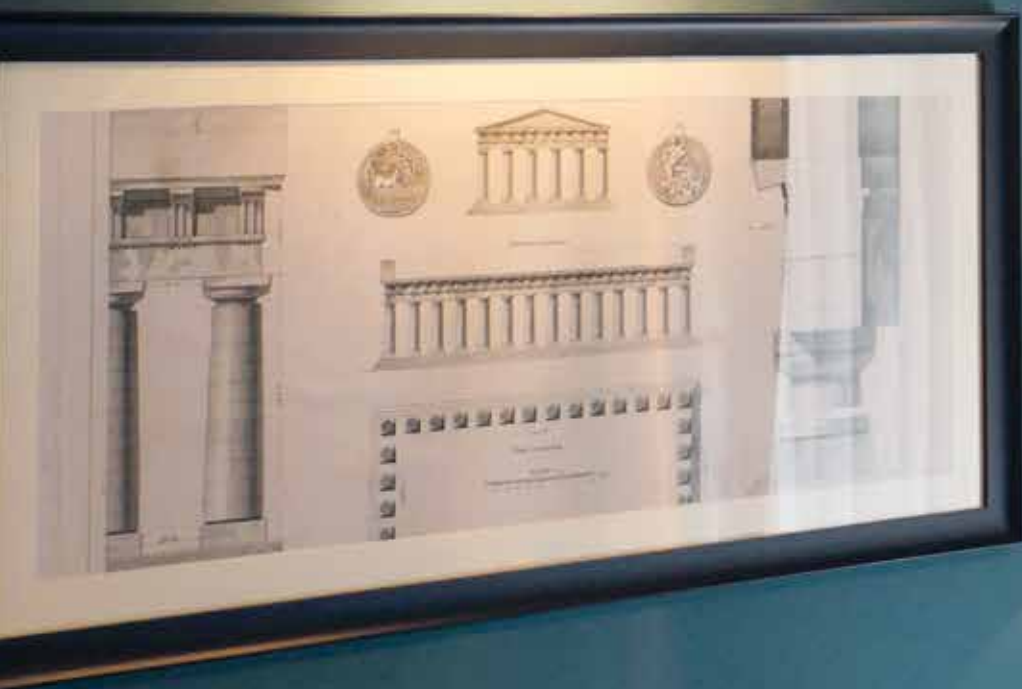

JULIETTE Michele Bönan Collection

GRAND HOTEL SANTA LUCIA - NAPOLI