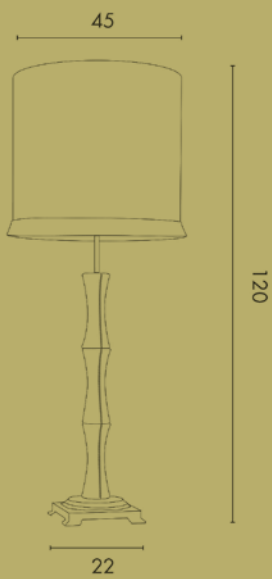

TAVOLO / TABLE

ART. M205

Lampadina / Bulb Max 75 W – E27

Lampada da tavolo in ottone con stelo rivestito in cuoio cucito a mano. Paralume in tessuto.

Table lamp made of brass with shaft covered by hand sewed genuine leather. Fabric lamp shade.