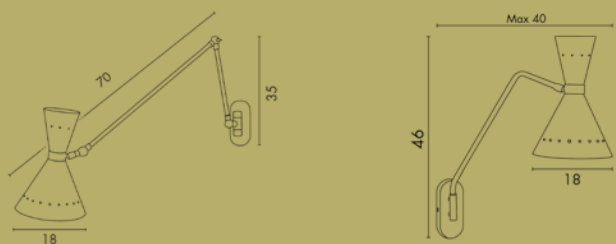

ART. M256

Lampadina / Bulb
Max 60 W – E27

Lampade da parete a braccio singolo o doppio orientabile e snodabile in ottone e parabole metalliche verniciate.

Wall lamps with single or double swinging arms in brass and painted metal shades.