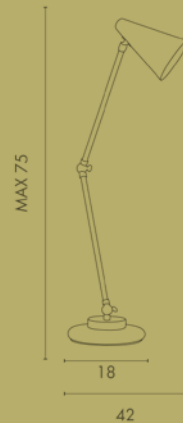

ART. M232

Lampadina / Bulb Max 40 W – E14

Lampada da tavolo orientabile con parabola metallica in ottone e particolari verniciati.

Table adjustable lamp with metal shade in brass and painted particular.