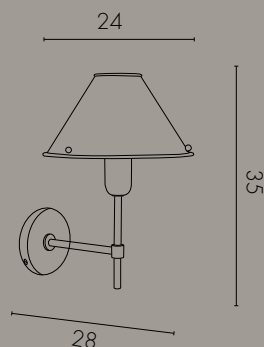

PARETE / WALL

ART. M340

Lampadina / Bulb 1 x Max 60 W – E27

Lampada da parete in ottone. Paralume in metallo.

Wall lamp in brass. Metal lampshade.