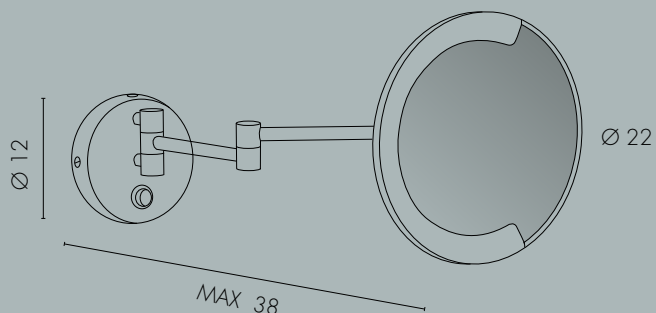

TOURQUOISE Mirrors Collection

ART. R701

Lampadina / Bulb 2 x Max 4 W - E14

Specchio ingranditore illuminato da parete in ottone finitura cromo.
Braccio a doppio snodo e accensione sulla base.

Chromed brass wall hanging magnifying mirror.
Double swinging arms and switch on/off on plate.