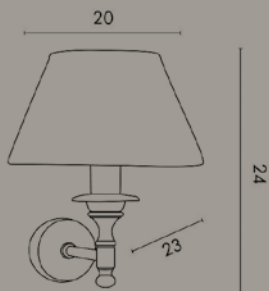

ASSIA

ART. M664

Lampadina / Bulb Max 60 W - E14

Lampada da parete in ottone con paralume fasciato grograin.

Wall lamp in brass with grograin lampshade.