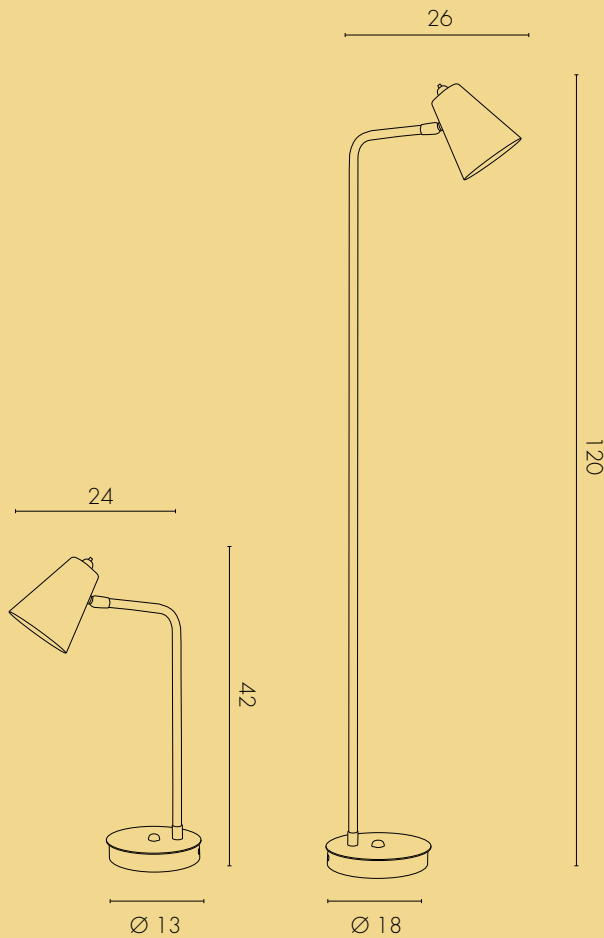

READ Lampada da tavolo e da terra in ottone con paralume in metallo verniciato. Utilizzo per interno ed esterno.

READ Table and floor lamps in brass with metal lampshade. For indoor and outdoor use.

CE IP40

Finiture / Finishing

CR cromo / chrome

OL ottone lucido / polished brass

Lampadina / Bulb

3W - 2.700°K LED - 400 Lumen

Batteria ricaricabile con autonomia 9 h - Alimentatore ricarica batteria 95-240V completo di kit spine internazionali a corredo di ciascuna lampada.

Rechargeable battery autonomy 9 hours. Power battery charger 95-240V complete with international plug adaptor kit, provided for each lamp.

Carica batterie / Power battery charger