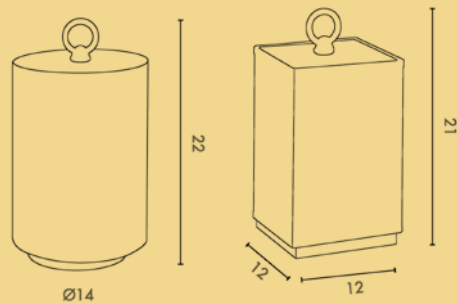

STARLET lampada da tavolo realizzata in due diverse forme: circolare e quadrata. Base in lamiera laccata bianca con paralume e disco di protezione in plexiglass. Da scegliere in varie tipologie di tessuto colorato. Utilizzo per interno ed esterno.

STARLET table lamp in circular and square shade. Base in sheet metal lacquered white colour complete with shade disk in plexi-glass. Shade in various fabrics and colours. For indoor and outdoor use.

CE IP20

Finiture / Finishing
WH bianco / white

Lampadina / Bulb
3W - 2.700°K LED - 400 Lumen

Batteria ricaricabile con autonomia 9 h - Alimentatore ricarica batteria 95-240V completo di kit spine internazionali a corredo di ciascuna lampada.

Rechargeable battery autonomy 9 hours. Power battery charger 95-240V complete with international plug adaptor kit, provided for each lamp.

Carica batterie / Power battery charger