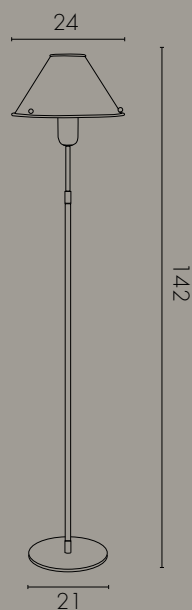

TERRA / FLOOR

ART. M342

Lampadina / Bulb 1 x Max 60 W – E27

Lampada da terra in ottone.

Paralume in metallo.

Floor lamp in brass. Metal lampshade