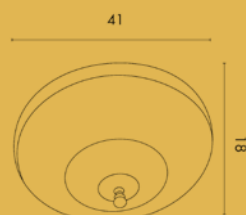

ART. 556

Lampadina / Bulb 3 x Max 60 W - E27

Plafoniera in ottone con vetro ghiacciato bianco.

Ceiling lamp in brass with ice white glass.