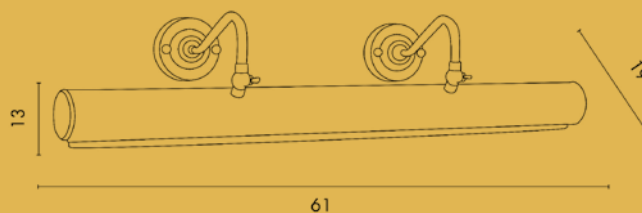

ART. C160

Lampadina / Bulb 4 x Max 40 W - E14

Lampada da quadro in ottone.

Picture light in brass