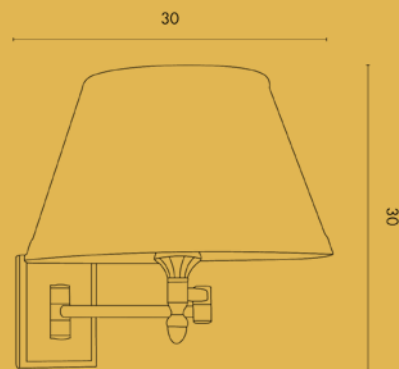

ART. 303

Lampadina / Bulb Max 60 W - E27

Lampada da parete con braccio snodato in ottone, paralume in tessuto.
Wall lamp with swinging arm in brass, fabric lamp shade.

ART. 304

Lampadina / Bulb Max 60 W - E27

Lampada da parete con braccio snodato in ottone, paralume in tessuto.
Wall lamp with swinging arm in brass, fabric lamp shade.