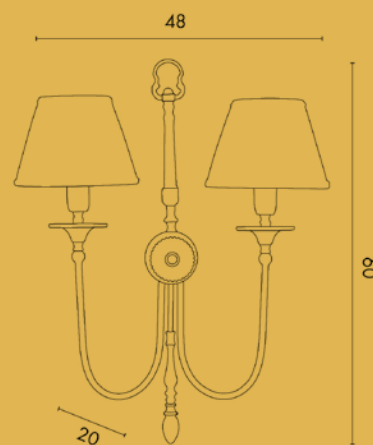

ART. C178

Lampadina / Bulb 2 x Max 40 W - E14

Lampada da parete a due luci in ottone e metallo decorato, paralumi in tessuto.

Wall lamp with two lights in brass and decorated metal, fabric lamp shades.