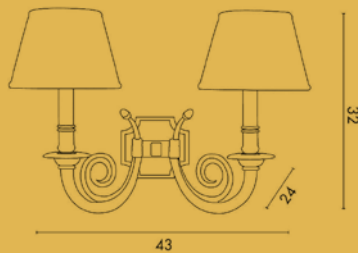

ART. 689

Lampadina / Bulb
2 x Max 40 W - E14

Lampada da parete a una o due luci, in ottone, paralumi in tessuto.
Wall lamp with one or two lights, in brass, fabric lamp shades.