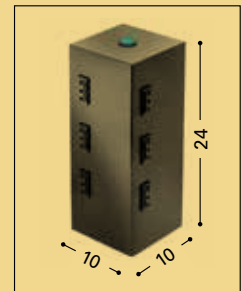

LUMETTO Lampada da tavolo in ottone e paralume in vetro satinato. Utilizzo per interno ed esterno.

LUMETTO Table lamp in brass with satin glass lampshade. For indoor and outdoor use.

CE IP40

Finiture / Finishing

RM rame / copper

PE peltro / pewtter

OS ottone satinato / satin brass

Lampadina / Bulb

3W - 2.700°K LED - 400 Lumen

Batteria ricaricabile con autonomia 9 h - Alimentatore ricarica batteria 95-240V completo di kit spine internazionali a corredo di ciascuna lampada.

Rechargeable battery autonomy 9 hours. Power battery charger 95-240V complete with international plug adaptor kit, provided for each lamp.