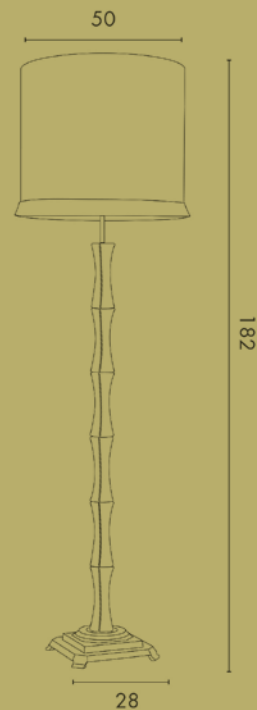

TERRA / FLOOR

ART. M206

Lampadina / Bulb 2 x Max 75 W – E27

Lampada da terra in ottone con stelo rivestito in cuoio cucito a mano. Paralume in tessuto.

Floor lamp made of brass with shaft covered by hand sewed genuine leather. Fabric lamp shade.