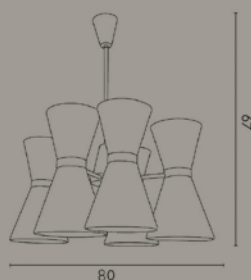

LAMPADARIO / CHANDELIER

ART. M276

Lampadina / Bulb

5 x Max 60 W – E27 + 5 x Max 40 W – E14

Lampadario a 5 luci in ottone.

Paralumi in tessuto puro lino.

Chandelier with 5 lights in brass.

Lampshades in fabric pure linen.