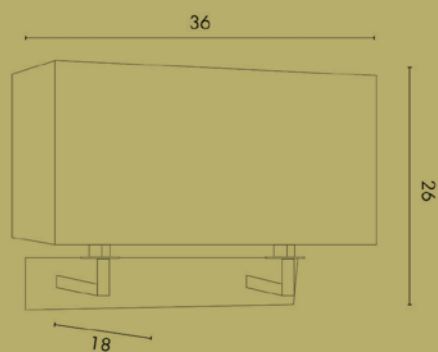

ART. M204

Lampadina / Bulb Max 2 x 40 W – E14

Lampada da parete in ottone con paralume in tessuto.
Wall lamp in brass with fabric lamp shade.