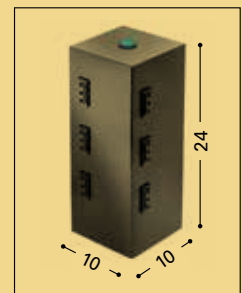

READ Lampada da tavolo e da terra in ottone con paralume in metallo verniciato. Utilizzo per interno ed esterno.

READ Table and floor lamps in brass with metal lampshade. For indoor and outdoor use.

CE IP40

Finiture / Finishing

CR cromo / chrome

OL ottone lucido / polished brass

Lampadina / Bulb

3W - 2.700°K LED - 400 Lumen

Batteria ricaricabile con autonomia 9 h - Alimentatore ricarica batteria 95-240V completo di kit spine internazionali a corredo di ciascuna lampada.

Rechargeable battery autonomy 9 hours. Power battery charger 95-240V complete with international plug adaptor kit, provided for each lamp.

READ