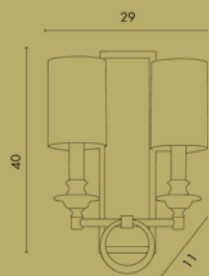

Lampadina / Bulb Max
2 x 40 W – E14

ART. 826

Lampadina / Bulb Max 2 x 40 W – E14

Lampada da parete in ottone.
Rivestimento in pelle cucito a mano, paralumi metallici
verniciati e anello in bambù.
Wall lamp in brass. Leather lining stitched by hand,
metal painted shades and bamboo ring.