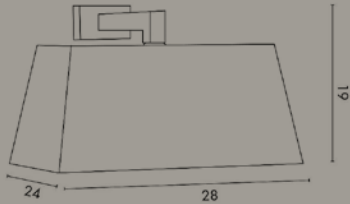

ART. M771

Lampadina / Bulb Max 60 W - E27

Lampada da parete in ottone. Paralume in tessuto
Wall lamp in brass. Fabric lamp shade.

ART. M772

Lampadina / Bulb 2 x Max 60 W - E27

Lampada da parete in ottone con paralume in tessuto.
Wall lamp in brass. Fabric lamp shade.