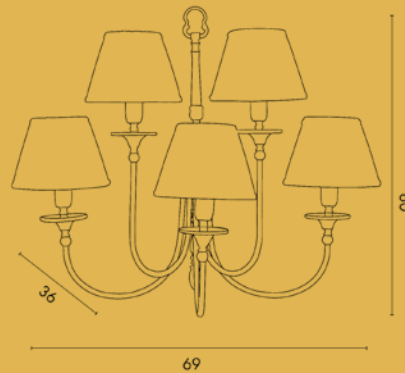

ART. C42

Lampadina / Bulb 5 x Max 40 W - E14

Lampada da parete a cinque luci in ottone e metallo decorato, paralumi in tessuto.

Wall lamp with five lights in brass and decorated metal, fabric lamp shades.