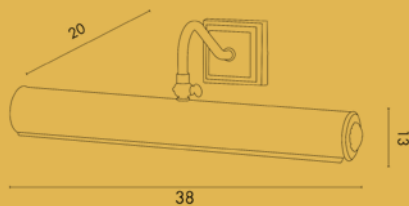

PICTURE LIGHTS

ART. C157

Lampadina / Bulb 2 x Max 40 W - E14

Lampada da quadro in ottone.

Picture light in brass.