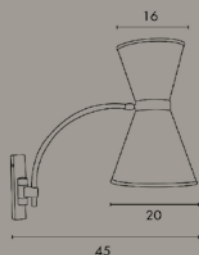

ART. M277

Lampadina / Bulb

1 x Max 60 W – E27 + 1 x Max 40 W – E14

Lampada da parete in ottone con braccio snodabile.

Paralume in tessuto puro lino.

Wall lamp in brass with adjustable arm.

Lampshade in fabric pure linen.