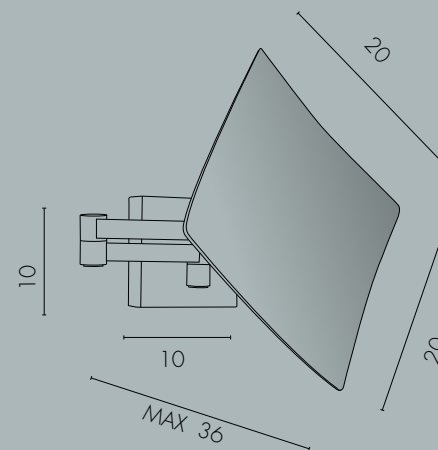

ART. R710

Specchio ingranditore in ottone finitura cromo con doppio snodo.

Magnifying mirror in brass chrome finishing with double swinging arms.