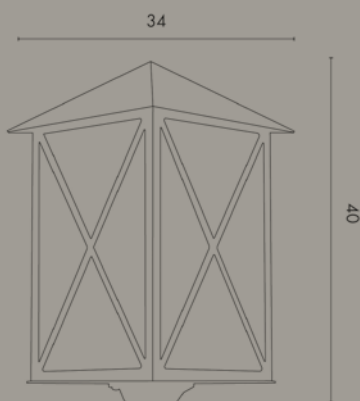

ART. 992-2

Lampadina / Bulb Max 60 W - E14 / Max 35 W GU 10

Lanterna da parete in acciaio inox con vetri sabbiati e doppia illuminazione.
Wall lamp in inox steel with sand blasted glass and double lighting.