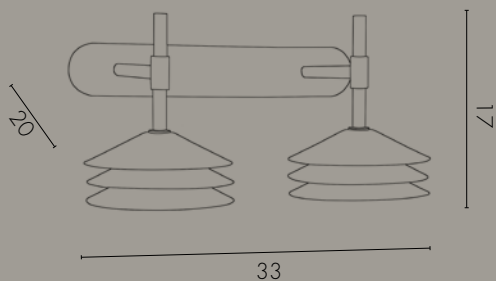

PARETE / WALL

ART. M360

Lampadina / Bulb LED 4 W - 220V

Lampada da parete in ottone, con diffusori in metallo.
Wall lamp in brass, with metal diffusers.

ART. M361

Lampadina / Bulb LED 2 x 4 W - 220V

Lampada da parete in ottone, con diffusori in metallo.
Wall lamp in brass, with metal diffusers.

TAVOLO / TABLE

ART. M362

Lampadina / Bulb LED 2 x 4 W - 220V

Lampada da tavolo in ottone, con diffusori in metallo.
Table lamp in brass, with metal diffusers.

LAMPADARIO / CHANDELIER

ART. M364

Lampadina / Bulb LED 6 x 4 W - 220V

Lampadario in ottone, con diffusori in metallo.
Chandelier in brass, with metal diffusers.

Finiture: **CR** - cromo / **OS**- ottone satinato
Finishes: **CR** - chrome / **OS**- satin brass