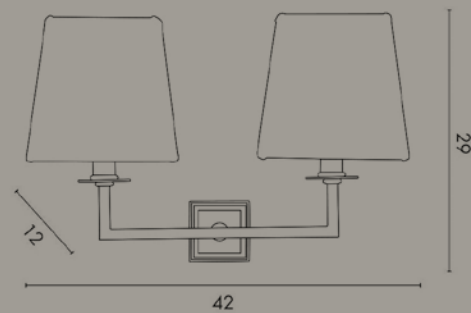

Wall lamp in brass with jute lamp shade.

ART. M101

Lampadina / Bulb 2 x Max 40 W - E14

Lampada da parete a doppio braccio in ottone con paralume a ventola in juta.

Wall lamp in brass with double arms with jute lamp shades.