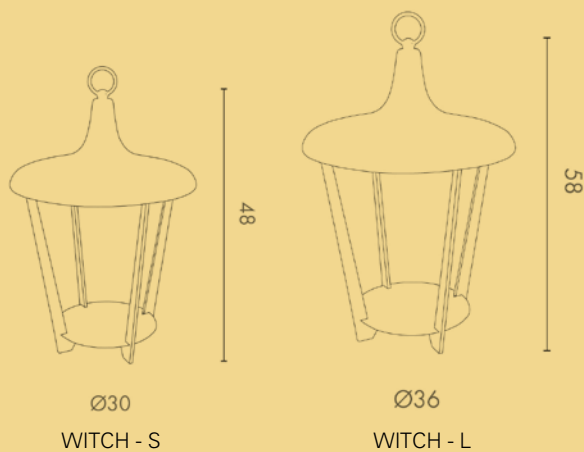

WITCH lanterna da appoggio realizzata con montanti e dischi in lamiera di acciaio, cappello in lamiera di alluminio e anello superiore di finitura. Utilizzo per interno ed esterno.

WITCH lantern with structure and discs made of steel sheet. Shade in aluminium. For indoor and outdoor use.

CE IP40

Finiture / Finishing

WH bianco verniciato / white painted

Lampadina / Bulb

3W - 2.700°K LED - 400 Lumen

Batteria ricaricabile con autonomia 9 h - Alimentatore ricarica batteria 95-240V completo di kit spine internazionali a corredo di ciascuna lampada.

Rechargeable battery autonomy 9 hours. Power battery charger 95-240V complete with international plug adaptor kit, provided for each lamp.

Carica batterie / Power battery charger