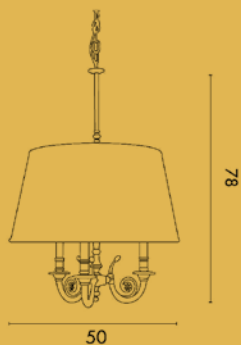

LAMPADARIO / CHANDELIER

ART. 683

Lampadina / Bulb 3 x Max 60 W - E14

Lampadario a tre luci in ottone, paralume in tessuto.
Chandelier with three lights in brass, fabric lamp shade.