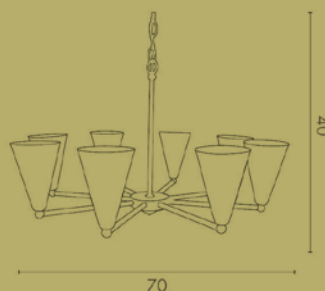

Finiture:

BB - bronzo spazzolato scuro

BR - bronzato

CR - cromo

AR - argento

BL - bronzato spazzolato

Finishes:

BB - dark brushed bronze

BR - bronze

CR - chrome

AR - silver

BL - brushed bronze