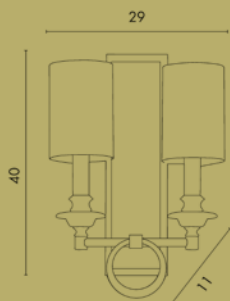

Lampadina / Bulb Max
2 x 40 W – E14

ART. 826

Lampadina / Bulb Max 2 x 40 W – E14

Lampada da parete in ottone.
Rivestimento in pelle cucito a mano, paralumi metallici
verniciati e anello in bambù.
Wall lamp in brass. Leather lining stitched by hand,
metal painted shades and bamboo ring.