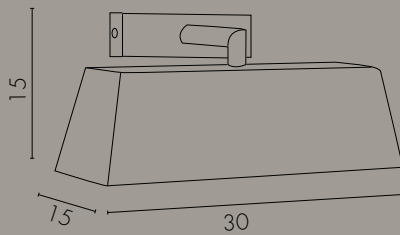

PARETE / WALL

ART. M615

Lampadina / Bulb Max 2 x 40 W - G9

Lampada da parete in ottone. Paralume in tessuto.
Wall lamp in brass. Fabric lamp shade.