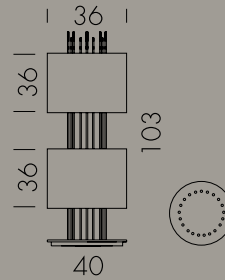

SOHO ORING M

Lampadina / Bulb 4 x Max 60W – E14

Lampada da terra con base in fusione di ottone e canne di ottone rigato. Paralume in tessuto di seta

Floor lamp with base made in die cast brass and striped brass pipes. Lampshade in silk fabric.