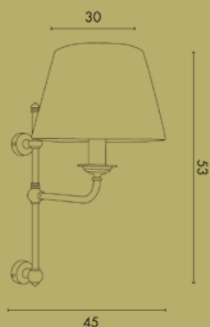

Wall lamp with swinging arm in brass. Fabric lampshade.

ART. 477

Lampadina / Bulb Max 60 W – E27

Lampada da parete in ottone. Paralume in tessuto.

Wall lamp in brass. Fabric lampshade.

TAVOLO / TABLE

ART. 535