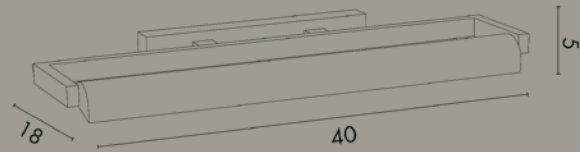

ART. M261

Lampadina / Bulb Strip-LED 8 W - 12V / 220V

Lampada da quadro a led con struttura in ottone.

LED Picture light in brass.