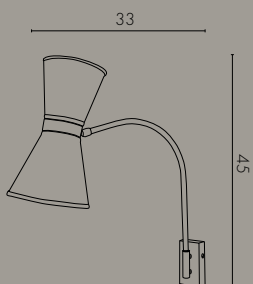

ART. M268

1 x Max 60 W – E27 + 1 x Max 40 W – E14

Lampada da parete in ottone, con braccio snodabile.

Paralume in tessuto puro lino.

Wall lamp in brass, with adjustable arm.

Lampshade in fabric pure linen.