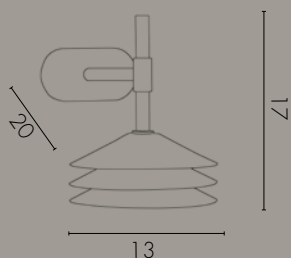

PARETE / WALL

ART. M360

Lampadina / Bulb LED 4 W - 220V

Lampada da parete in ottone, con diffusori in metallo.
Wall lamp in brass, with metal diffusers.

ART. M361

Lampadina / Bulb LED 2 x 4 W - 220V

Lampada da parete in ottone, con diffusori in metallo.
Wall lamp in brass, with metal diffusers.