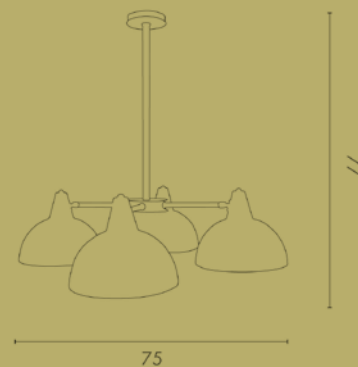

ART. M266

Lampadina / Bulb Max 4 x 60 W – E27

Lampadario a 4 luci in ottone con parabole orientabili in metallo verniciato.

Chandelier with 4 lights in brass with swinging painted metal shades.