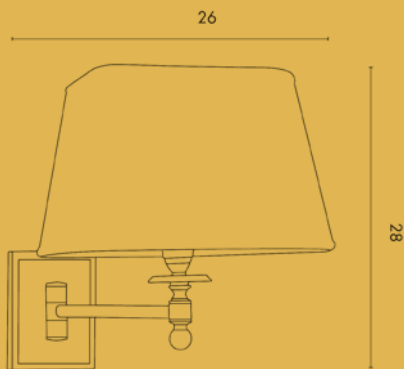

HERMITAGE

PARETE / WALL

ART. 301

Lampadina / Bulb Max 60 W - E14

Lampada da parete con braccio snodato in ottone.
Wall lamp with swinging arm in brass, fabric lamp shade.