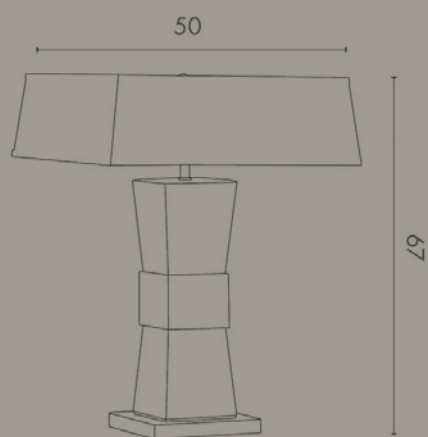

TAVOLO / TABLE

ART. M226

Lampadina / Bulb 4 x Max 40 W - E27

Lampada da tavolo in specchio fumè e dettagli in ottone.

Paralume in stoffa

Table lamp in mirror fumè with brass details. Fabric lamp shade.