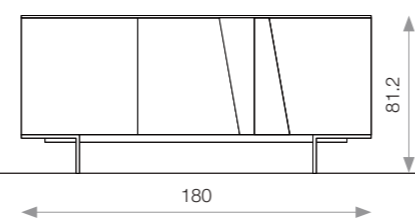

proposta 6013

P6013-2226X

SERIE GLASS