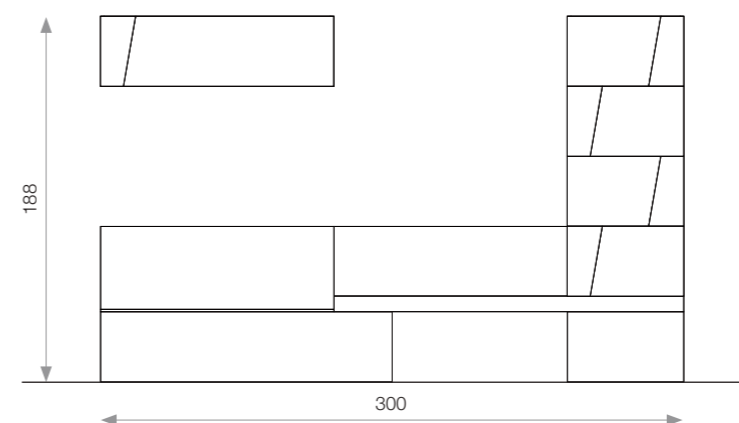

NEW LIVING COMPOSITIONS