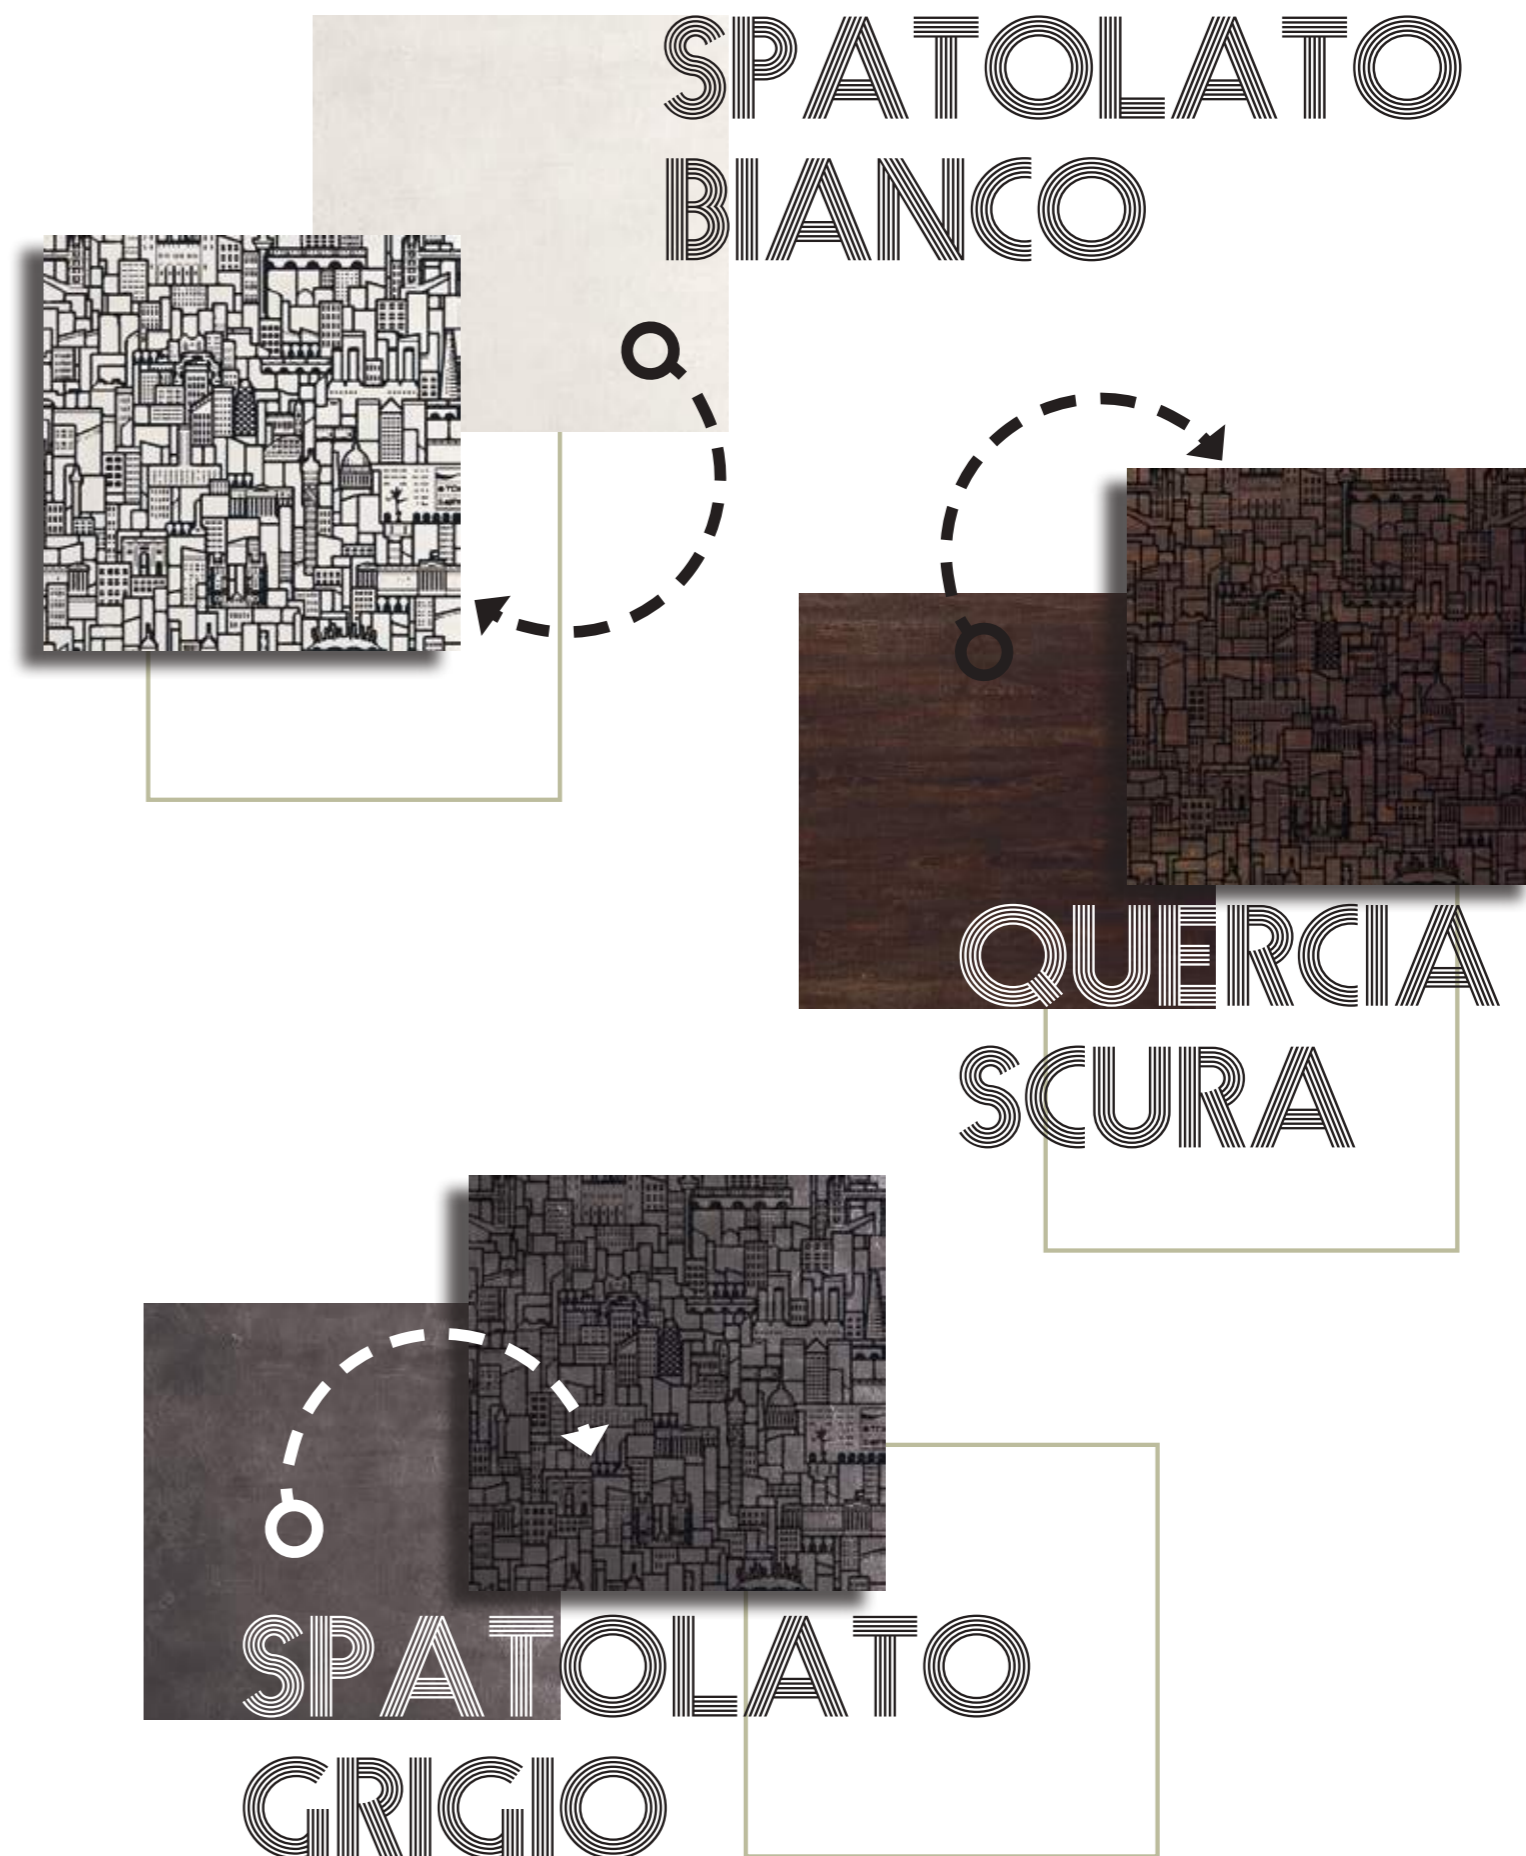

FOCUS ON

How to print *city life texture*

NOME DECORO:
city life

SUPPORTO:
- spatolato grigio
- spatolato bianco
- quercia scura

DISPONIBILITÀ INCISIONE:
no

NAME DECORATION:
city life

SUPPORT:
- spatolato grigio
- spatolato bianco
- quercia scura

INCISION AVAILABILITY:
no