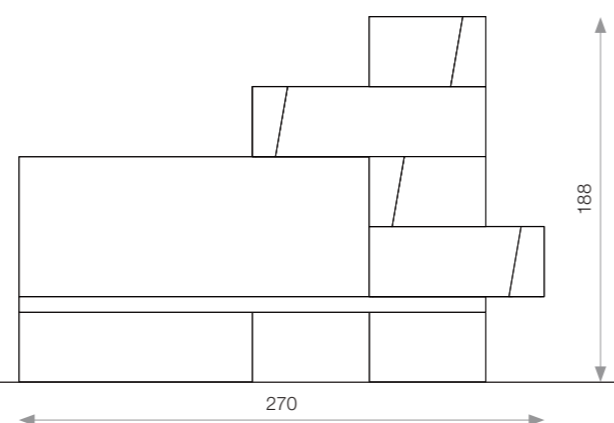

NEW LIVING COMPOSITIONS

proposta 6038

P6038-2152X