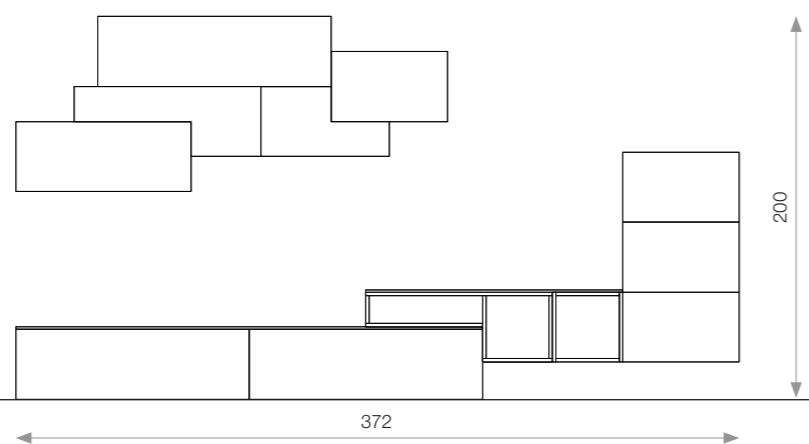

proposta 6035

P6035-2629X

NEW LIVING COMPOSITIONS

proposta 6037

P6037-2364X