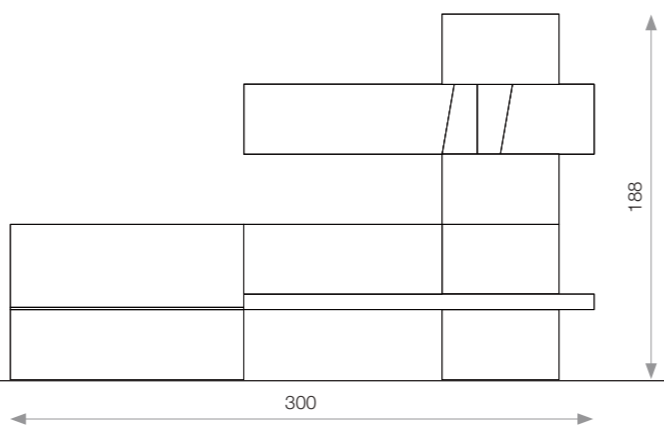

proposta 6039

P6039-1720X

NEW LIVING COMPOSITIONS