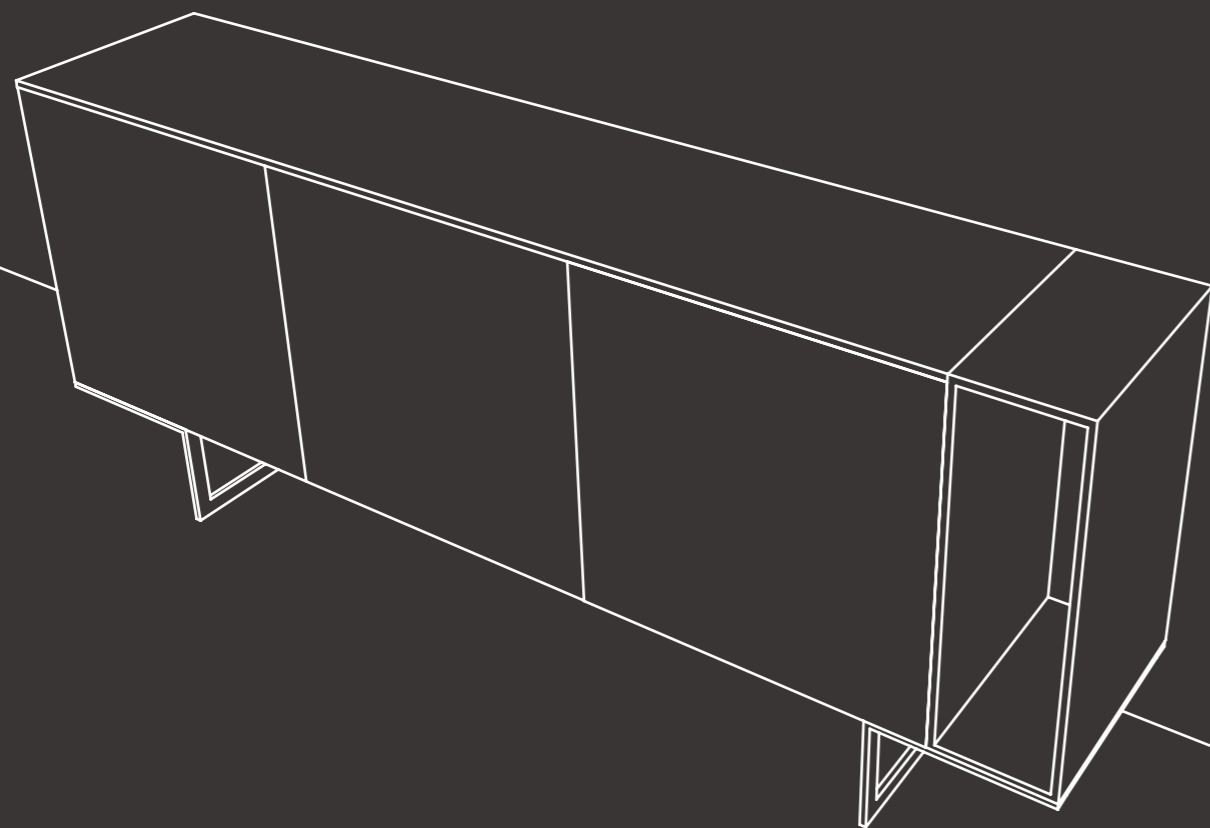

NAME DECORATION:
fantasy of roses

SUPPORT:
- spatolato bianco

INCISION AVAILABILITY:
no

How to print *fantasy of roses* texture

SPATOLATO BIANCO

QUERCIA CHIARA

“ MY ROSES ”

PROPOSTA 6001 DECOR
misure mm: L 1994 - H 812 - P 405