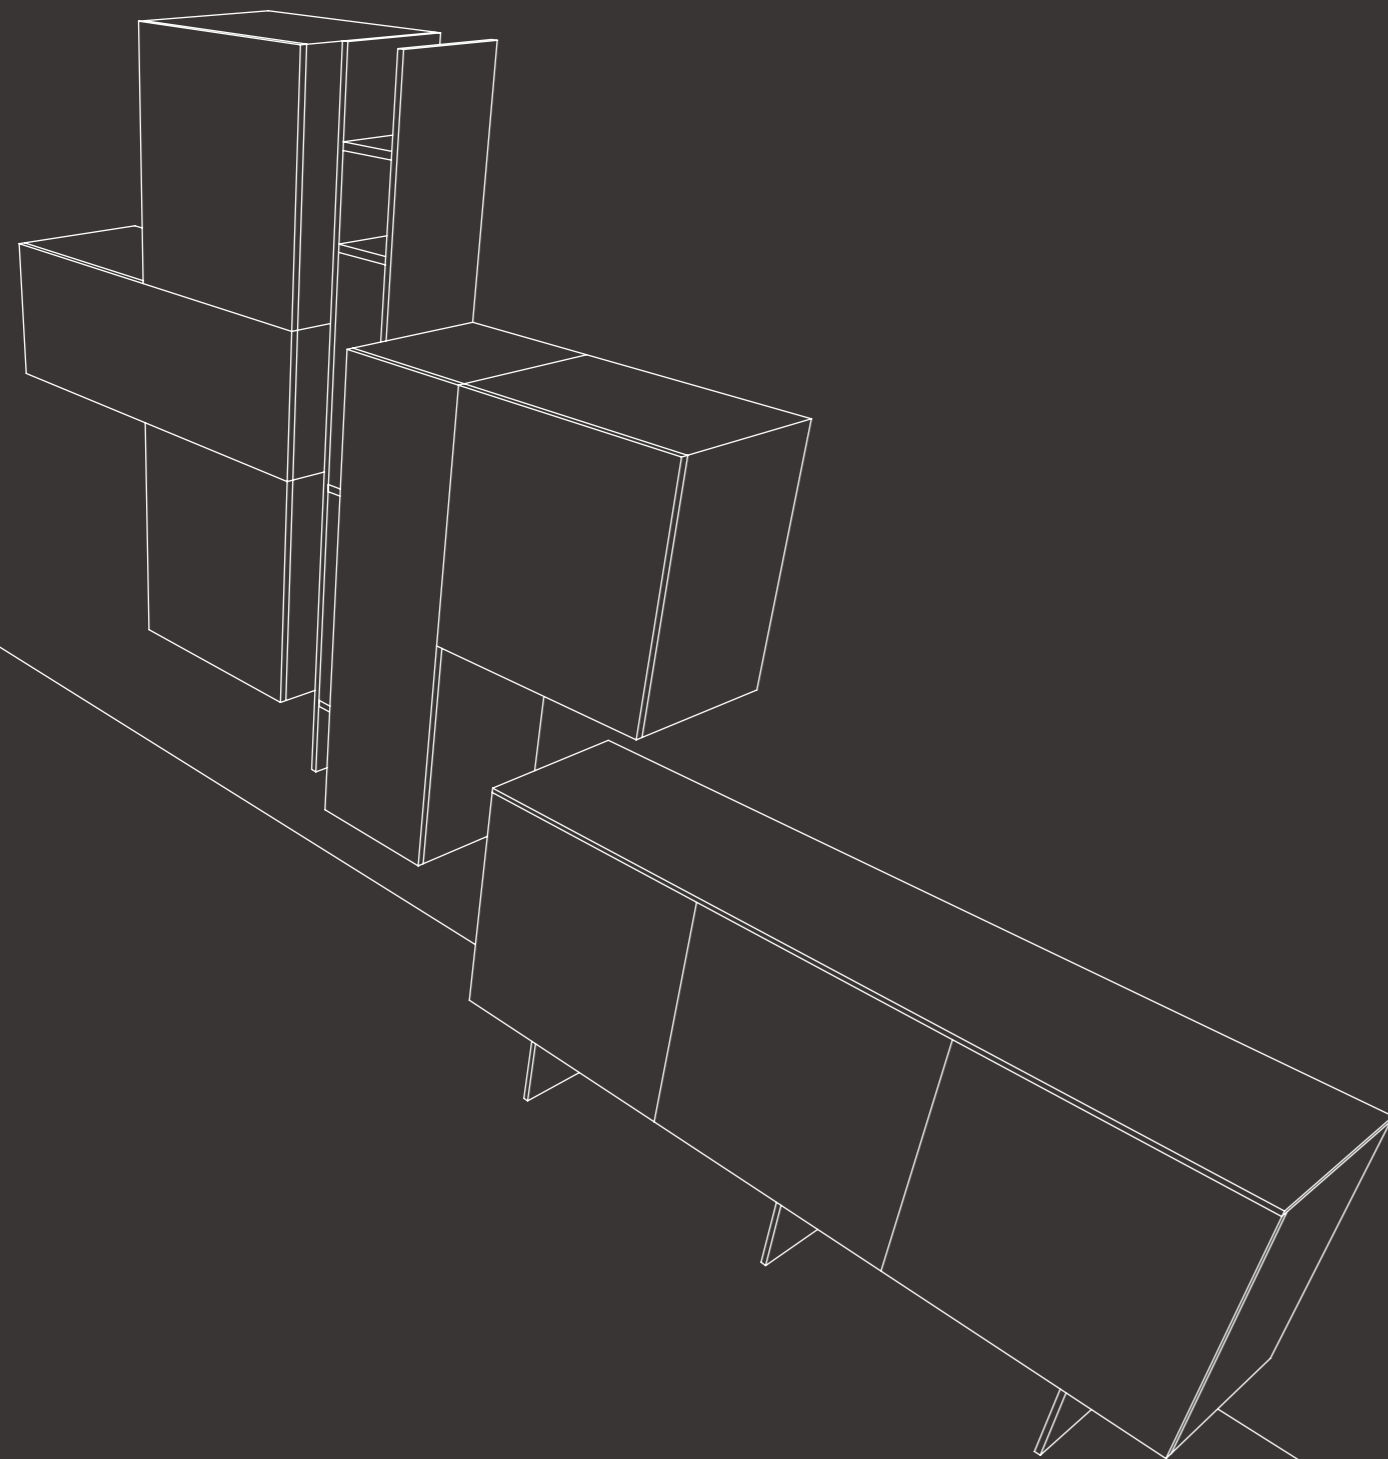

An image with few details is in any case elegant and effective.

“ **GIARDINI
VERTICALI** ”

PROPOSTA 6005 DECOR
misure mm: L 3450 - H 1411 - P 525

“ **INCISIONE
LASER** ”

PROPOSTA 6006 DECOR

misure composizione pensili mm: L 2356 - H 1800 - P 405